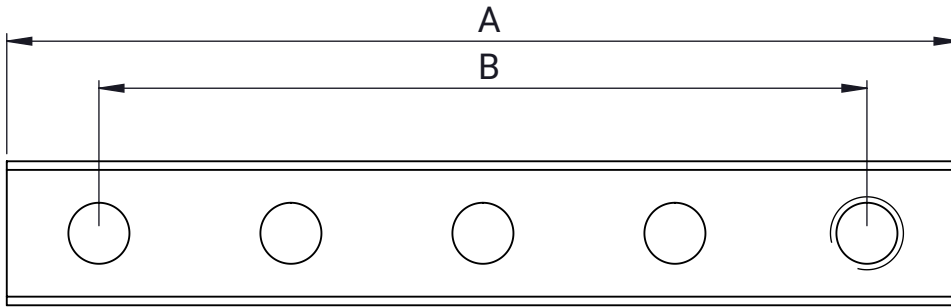

3/8in Nut Strip

Part #	Length (A)	Center to Center (B)
REV-21-3420	[37.6mm] 1.48in	[25.4mm] 1.00in
REV-21-3422	[63.0mm] 2.48in	[50.8mm] 2.00in
REV-21-3424	[88.4mm] 3.48in	[76.2mm] 3.00in
REV-21-3426	[113.8mm] 4.48in	[101.6mm] 4.00in
REV-21-3428	[139.2mm] 5.48in	[127.0mm] 5.00in
REV-21-3430	[164.6mm] 6.48in	[152.4mm] 6.00in