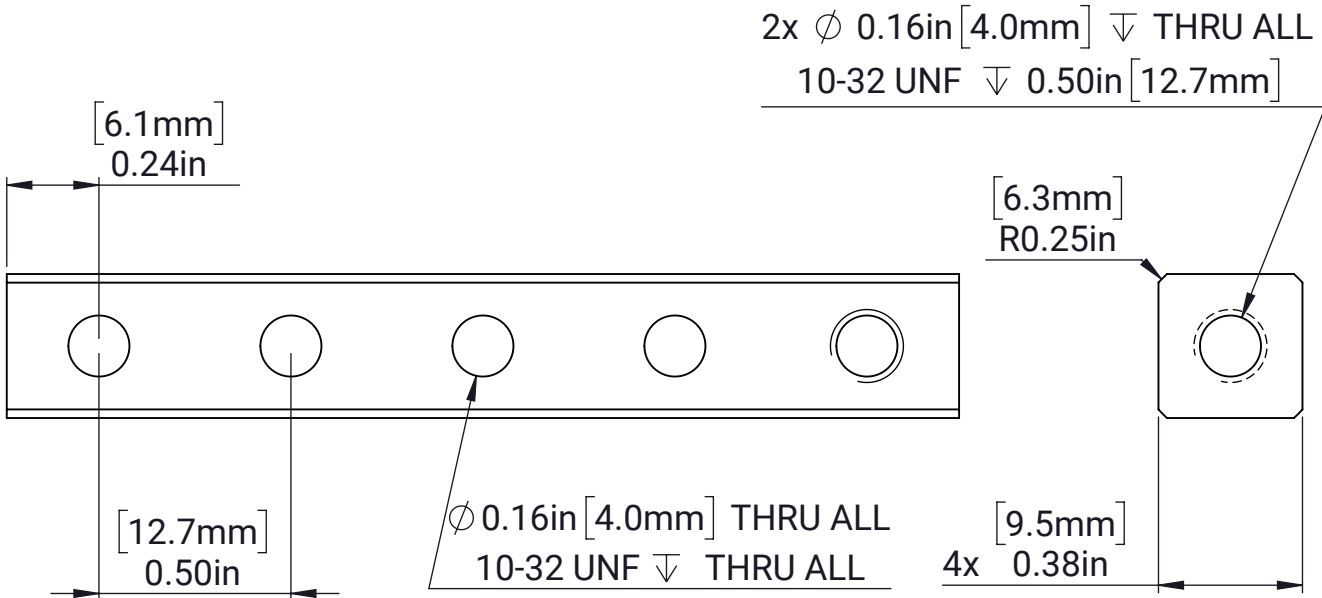

3/8in Nut Strip

Part #	Length (A)	Center to Center (B)
REV-21-3420	[37.6mm] 1.48in	[25.4mm] 1.00in
REV-21-3422	[63.0mm] 2.48in	[50.8mm] 2.00in
REV-21-3424	[88.4mm] 3.48in	[76.2mm] 3.00in
REV-21-3426	[113.8mm] 4.48in	[101.6mm] 4.00in
REV-21-3428	[139.2mm] 5.48in	[127.0mm] 5.00in
REV-21-3430	[164.6mm] 6.48in	[152.4mm] 6.00in