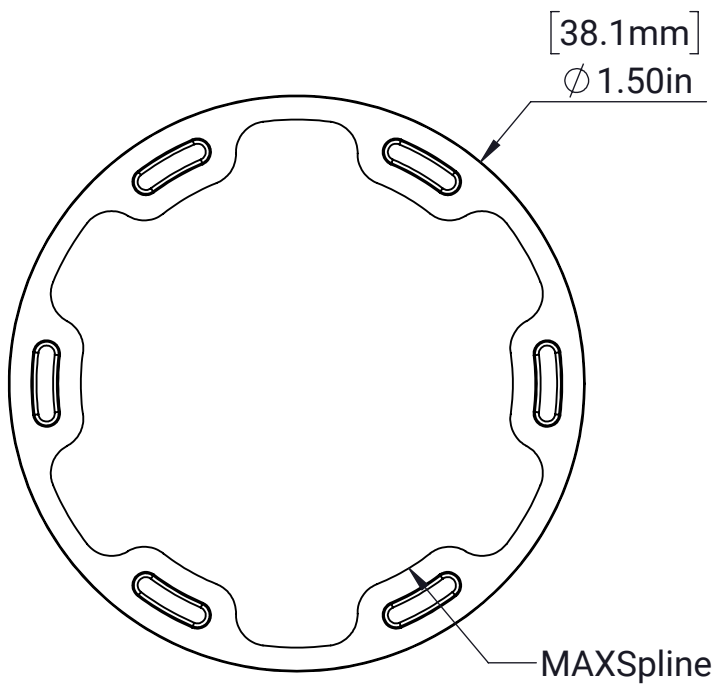

MAXSpline Spacer

Part #	Length (A)
REV-21-2540	[1.6mm] 0.06in
REV-21-2541	[3.2mm] 0.13in
REV-21-2542	[6.4mm] 0.25in
REV-21-2543	[12.7mm] 0.50in

MATERIAL:

Glass Filled Nylon

FINISH:

N/A

DATE:

6/16/2022