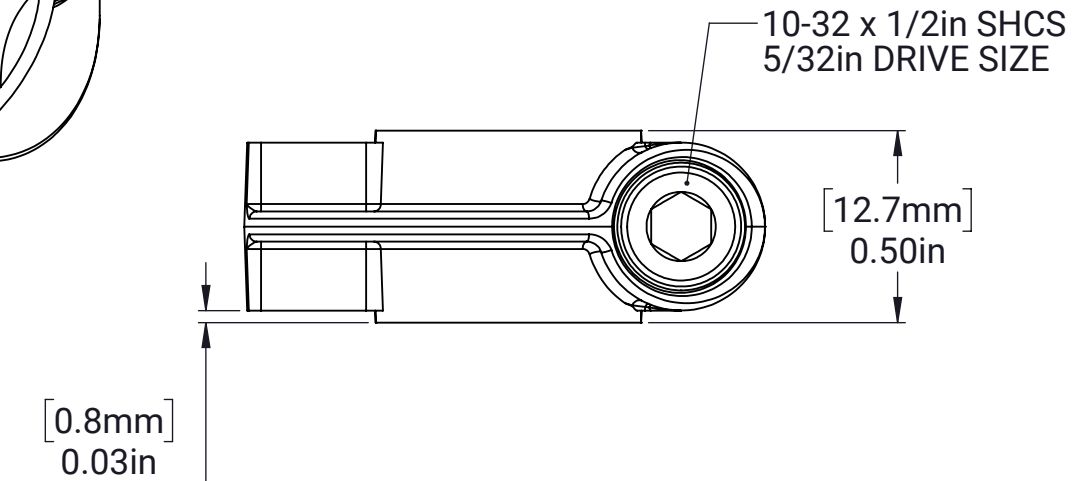

## 1 Piece 1/2" Hex Plastic Shaft Collar

MATERIAL:

Glass Filled Nylon, Alloy Steel

FINISH:

N/A

DATE:

1/20/2022