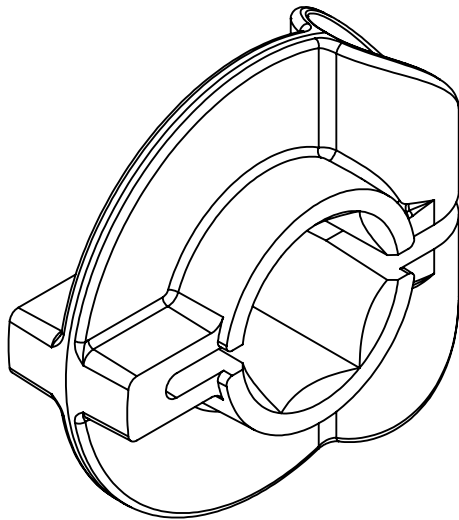

## 1 Piece 1/2" Hex Plastic Shaft Collar

MATERIAL:

Glass Filled Nylon, Alloy Steel

FINISH:

N/A

DATE:

1/20/2022