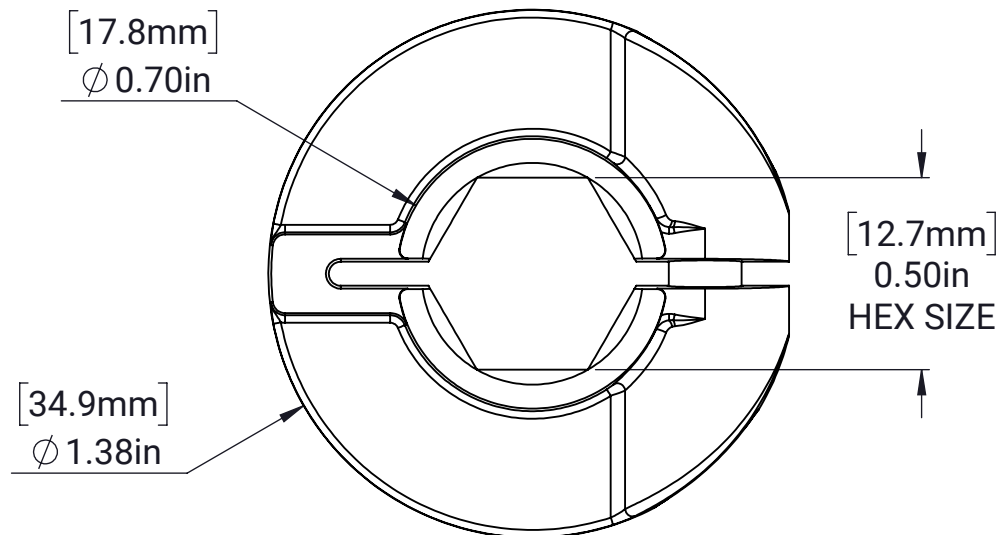

## 1 Piece 1/2" Hex Plastic Shaft Collar

MATERIAL:

Glass Filled Nylon, Alloy Steel

FINISH:

N/A

DATE:

1/20/2022