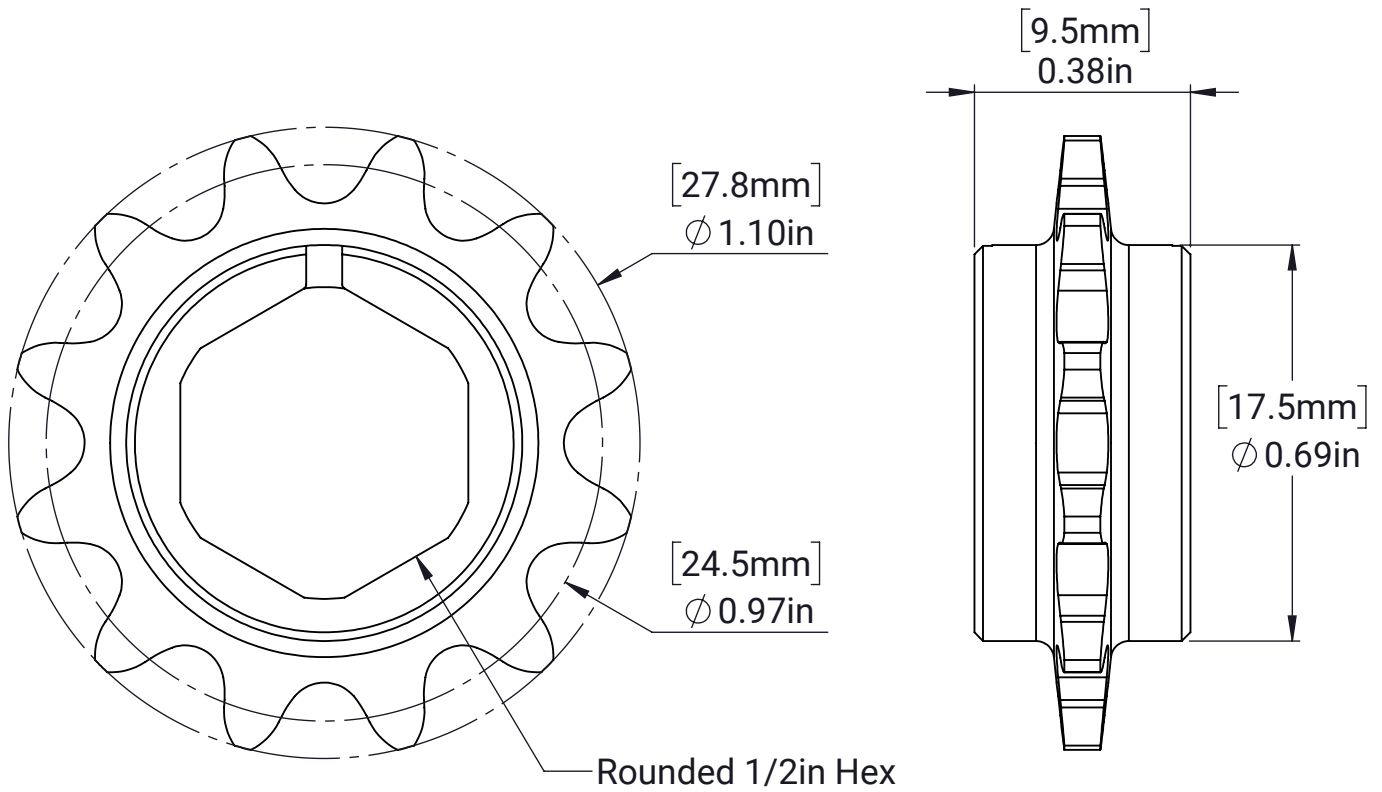

#25 Hub Sprocket - 1/2in Hex - 12T

MATERIAL:

STEEL

FINISH:

BLACK OXIDE

DATE:

10/4/2024