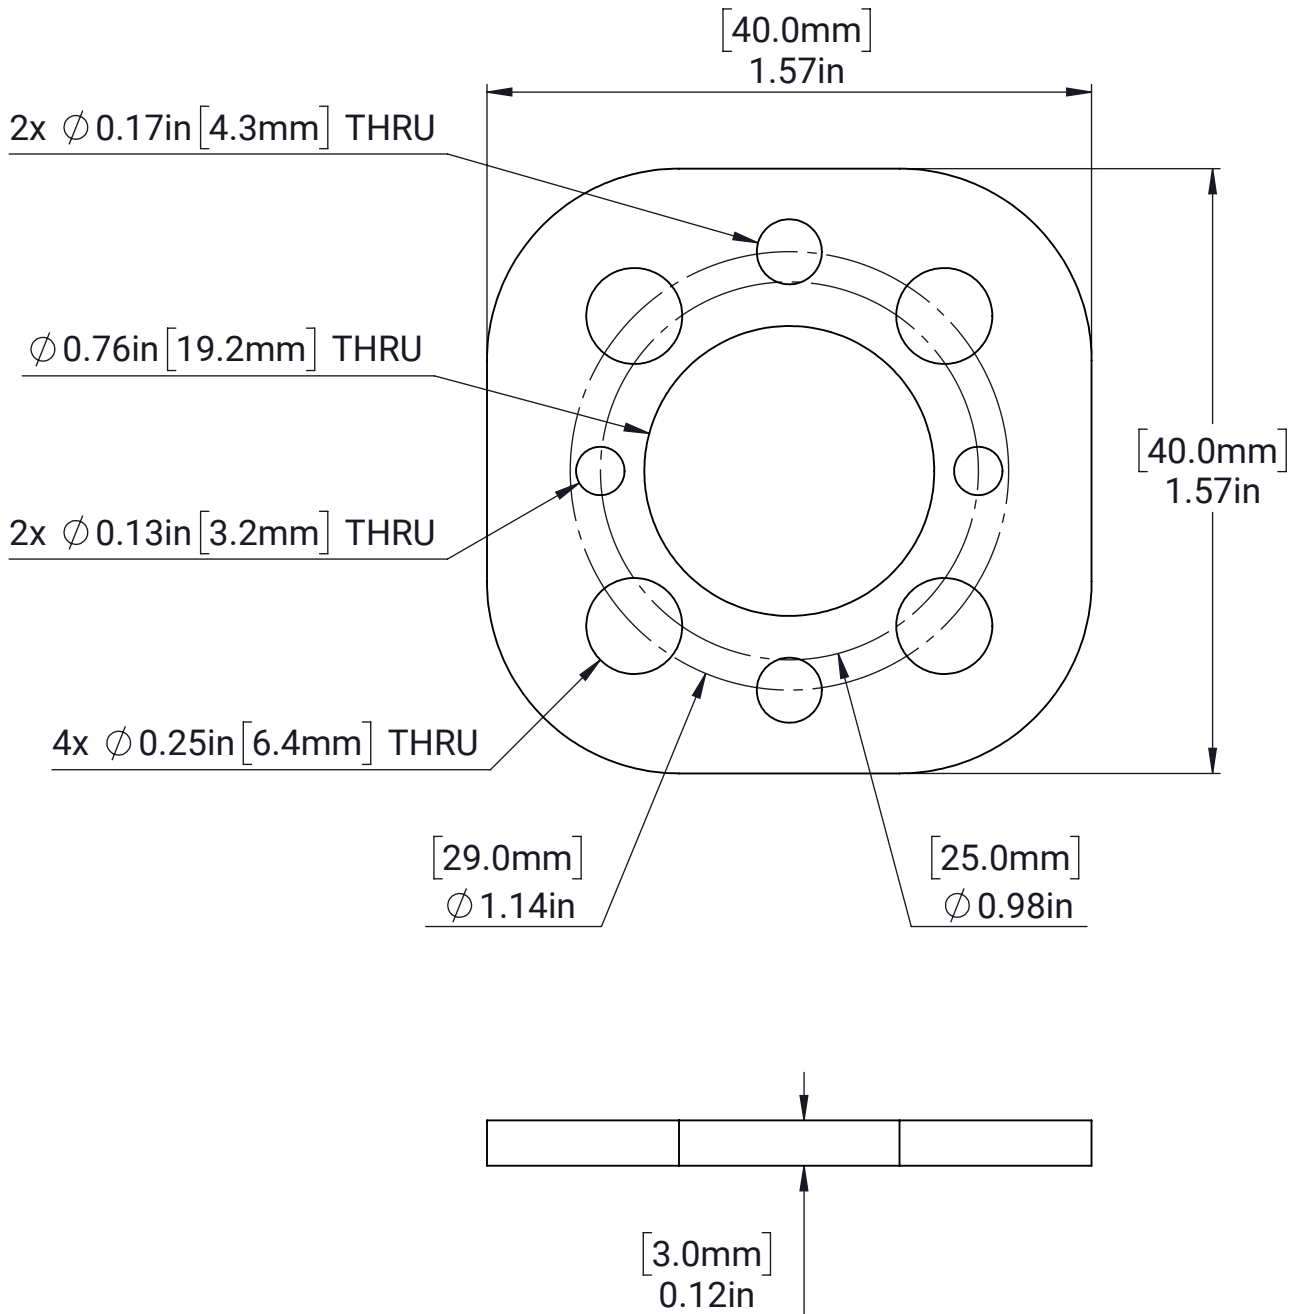

MAXPlanetary 550/775 Spacer

MATERIAL:

Aluminum 5052

FINISH:

Plain

DATE:

12/9/2021