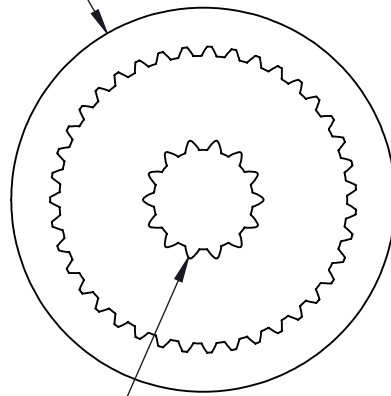

MAXPlanetary 14T Spline Input Coupler

[25.4mm]
Ø 1.00in

Spline for Falcon 500 Shaft

MATERIAL:

Sintered Steel

FINISH:

Plain

DATE: