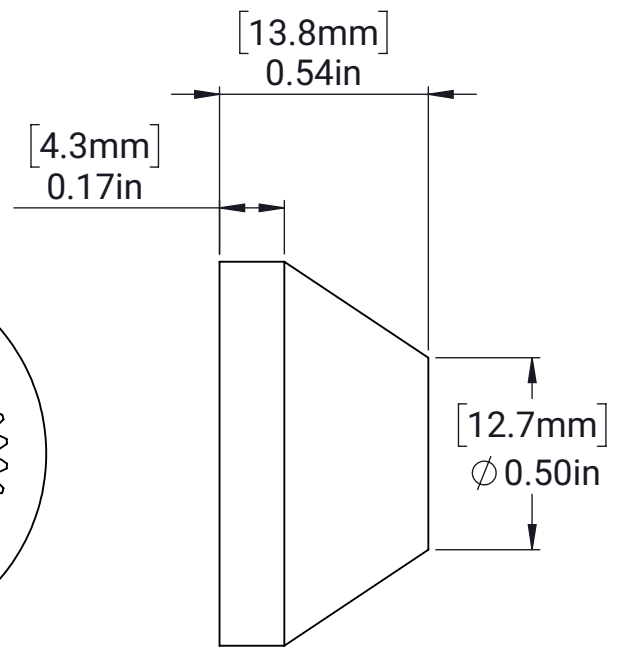

MAXPlanetary 14T Spline Input Coupler

[25.4mm]
Ø 1.00in

Spline for Falcon 500 Shaft

MATERIAL:

Sintered Steel

FINISH:

Plain

DATE: