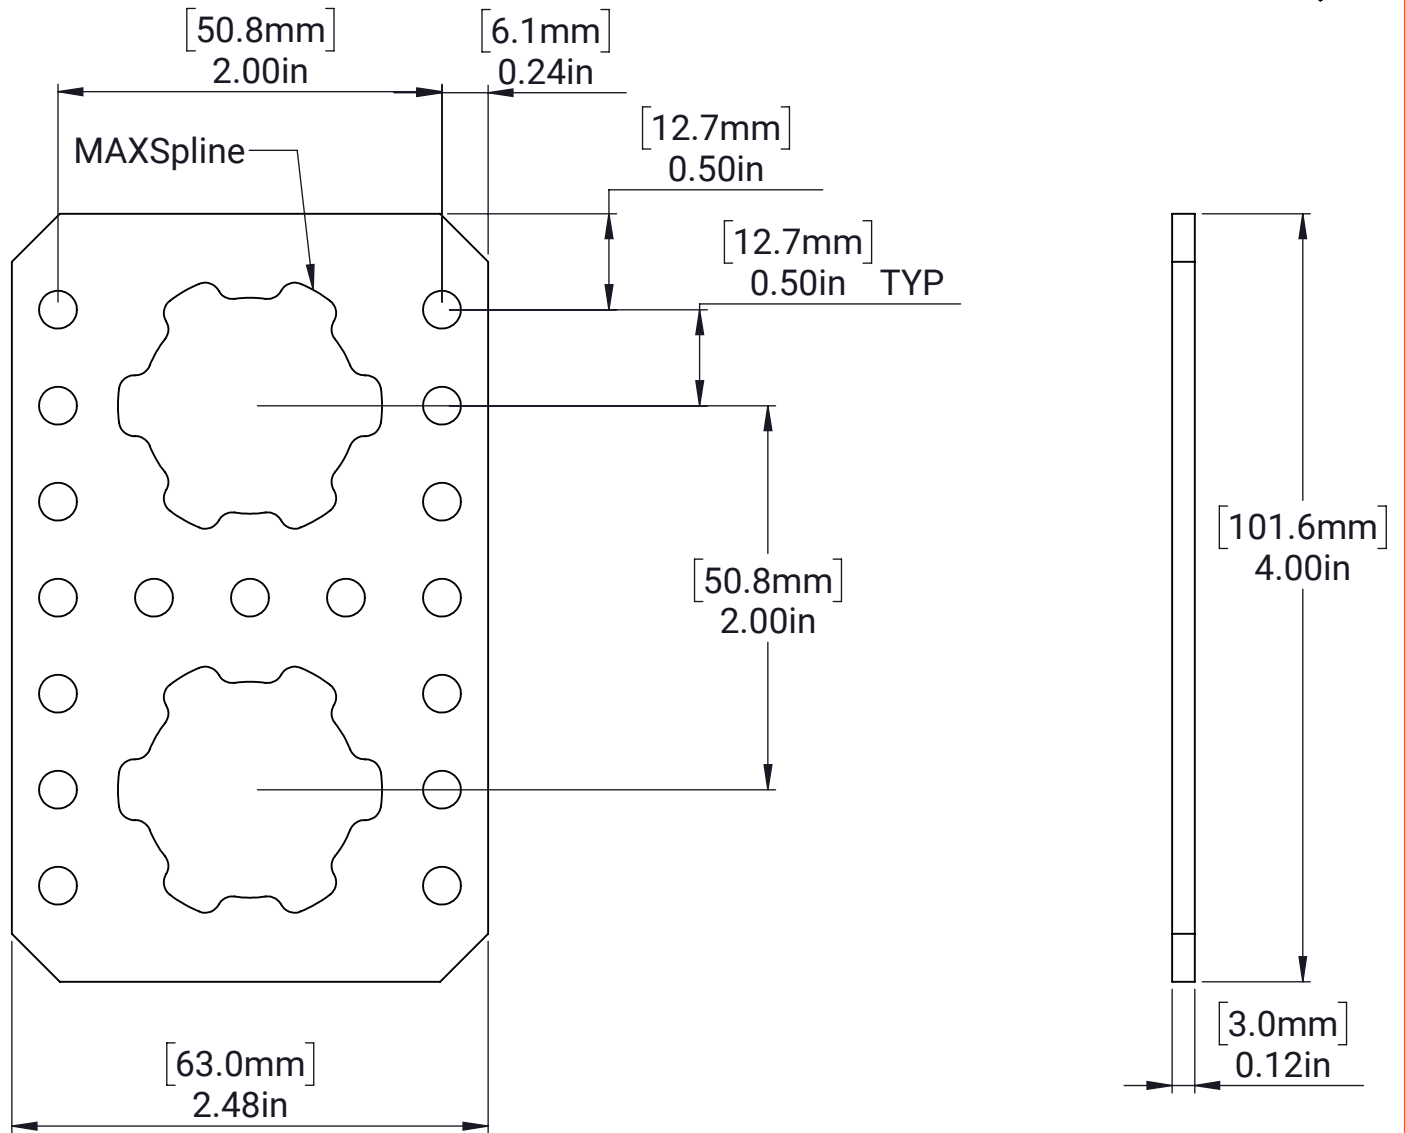

MAXSpline Bracket - Stacked

MATERIAL:

Aluminum 5052

FINISH:

N/A

DATE:

6/16/2022