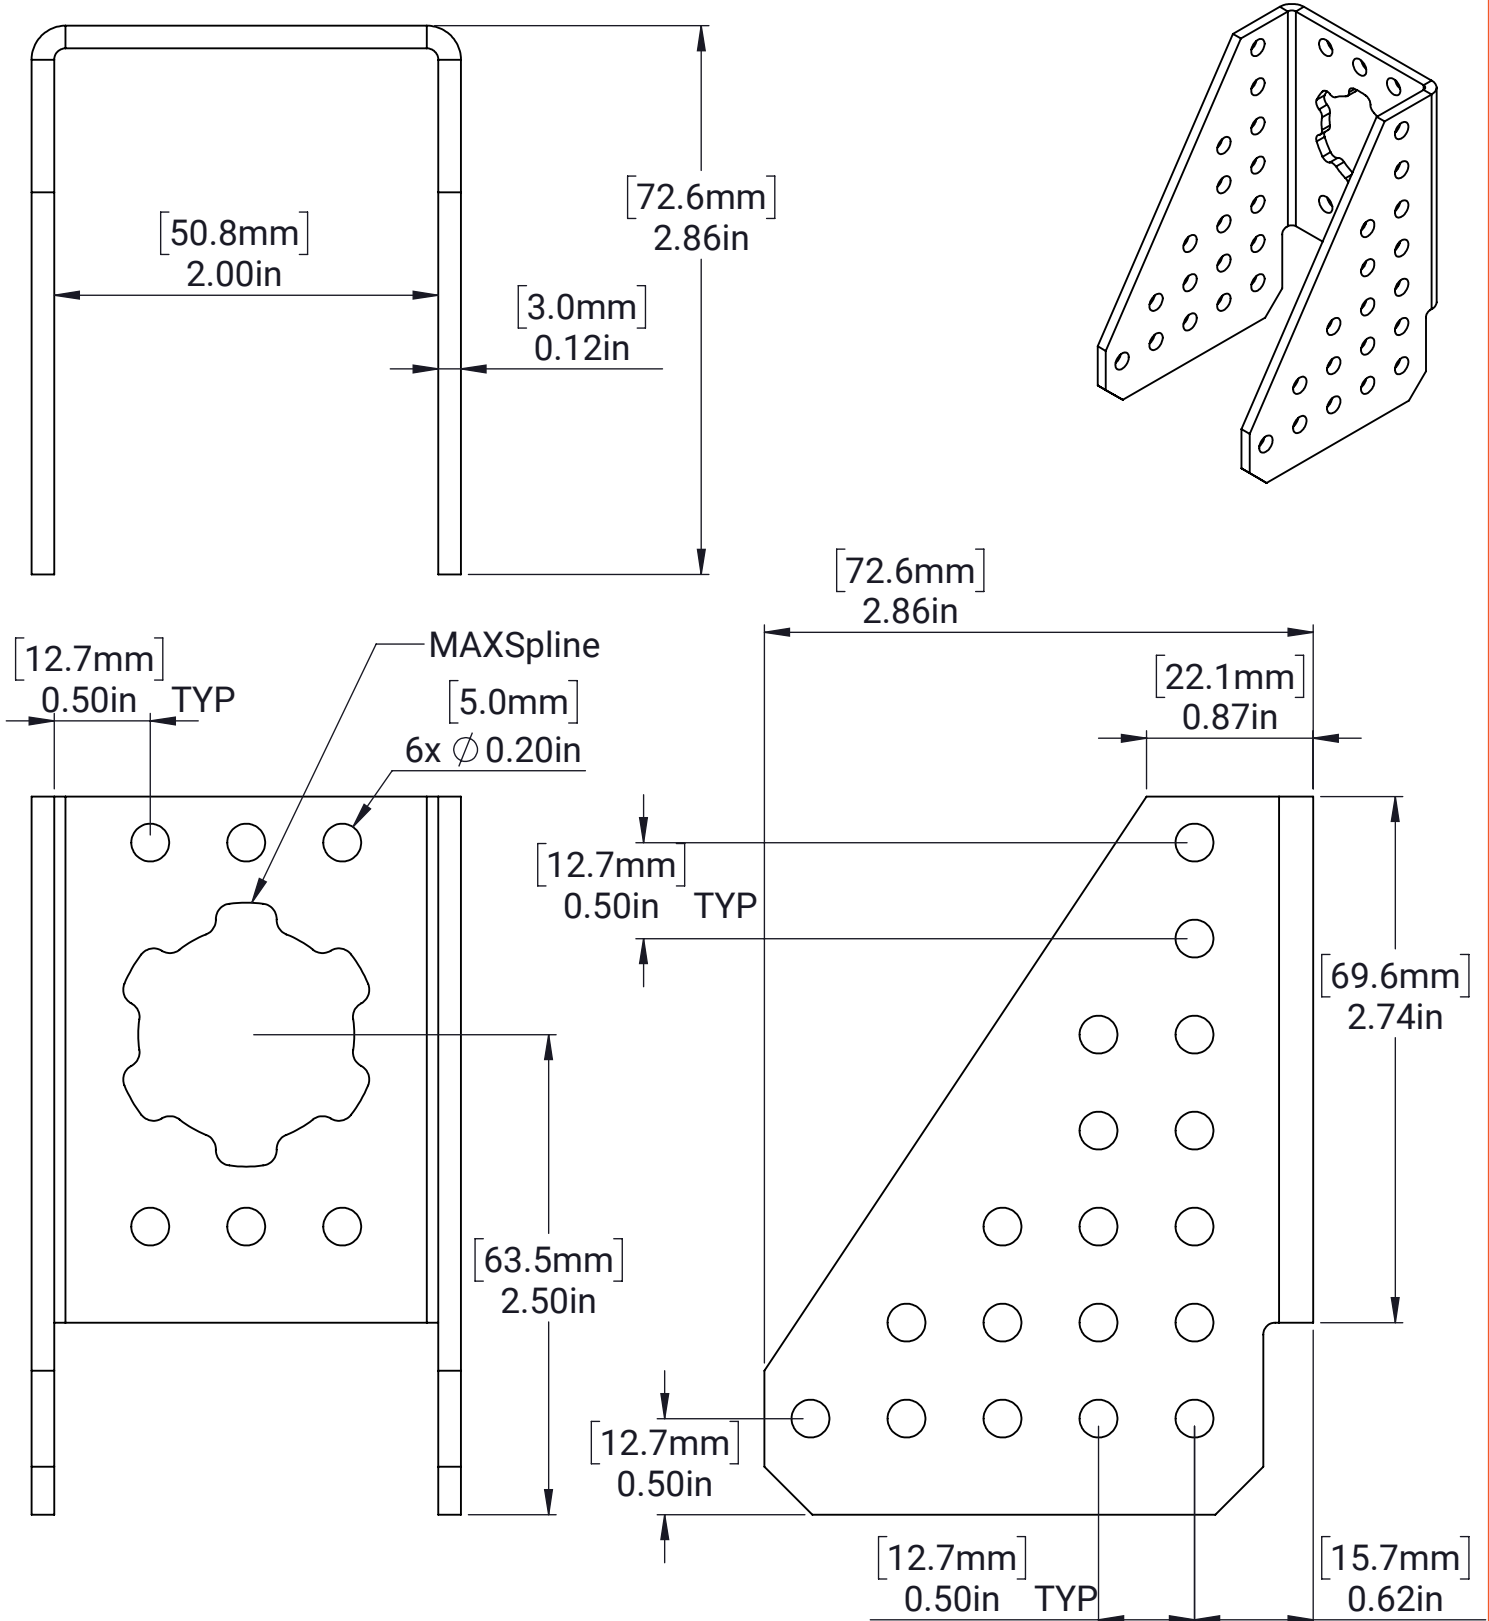

MAXSpline Bracket - Offset Mount

MATERIAL:

Aluminum 5052

FINISH:

N/A

DATE:

6/16/2022