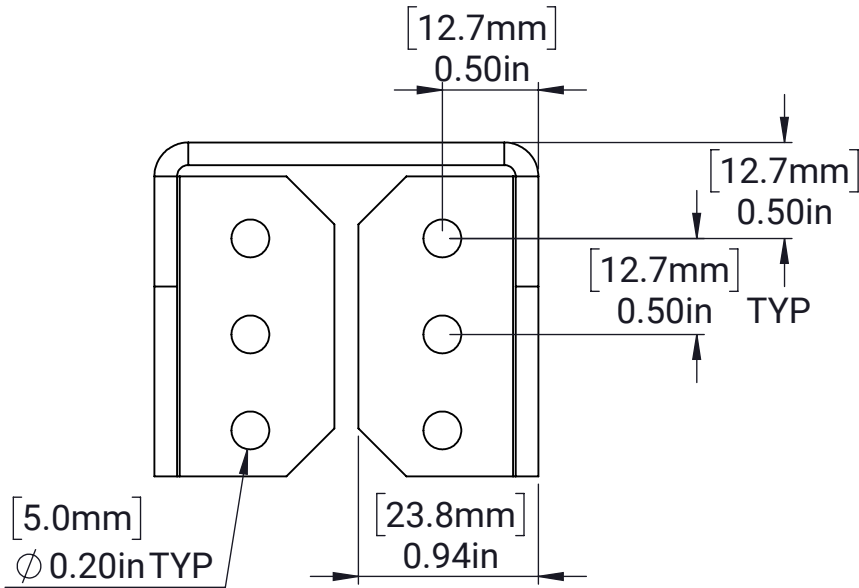

MAXSpline Bracket - Parallel Top Mount

MATERIAL:

Aluminum 5052

FINISH:

N/A

DATE:

6/16/2022