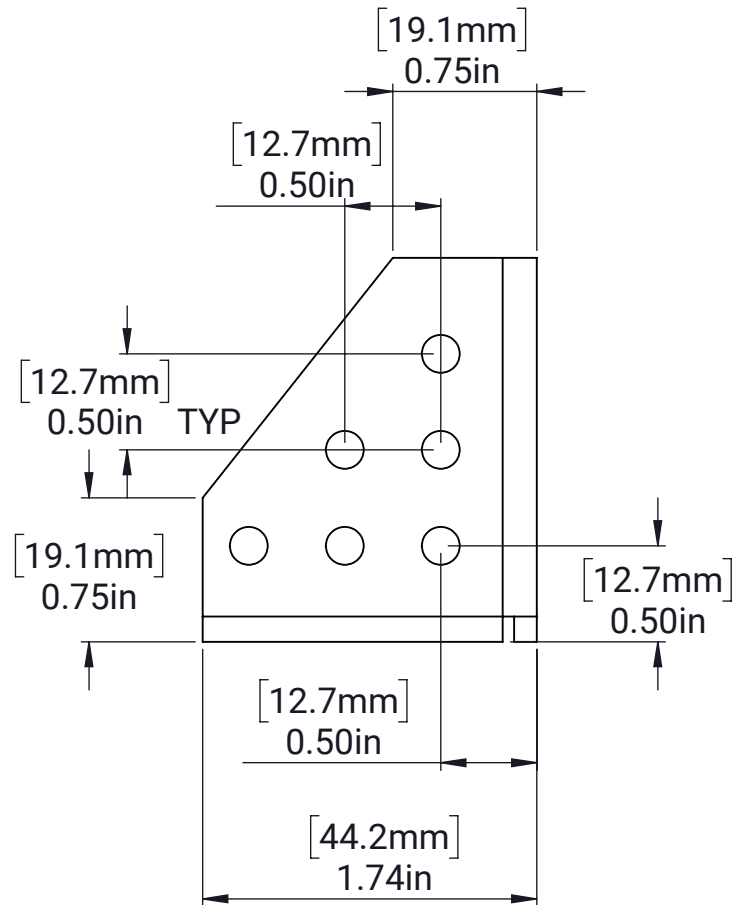

MAXSpline Bracket - Parallel Top Mount

MATERIAL:

Aluminum 5052

FINISH:

N/A

DATE:

6/16/2022