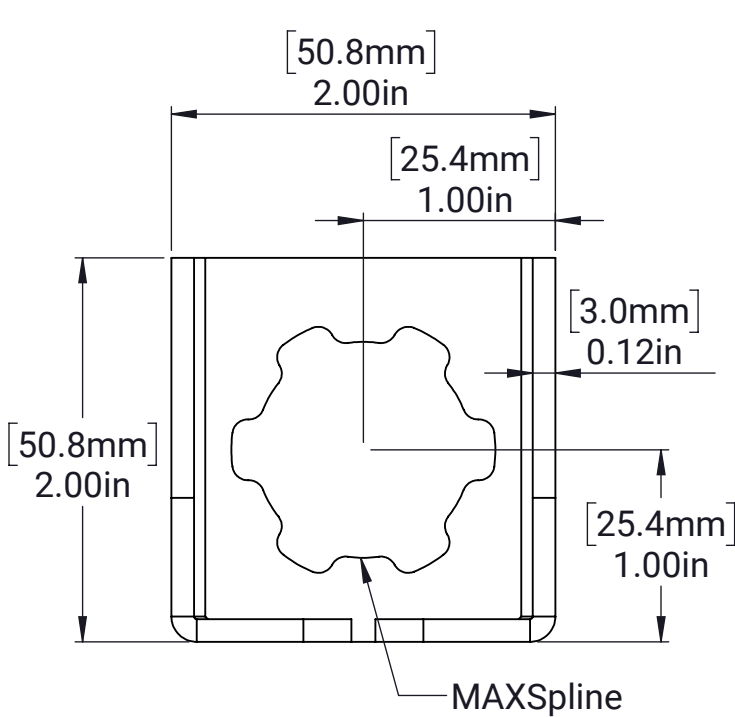

MAXSpline Bracket - Parallel Top Mount

MATERIAL:

Aluminum 5052

FINISH:

N/A

DATE:

6/16/2022