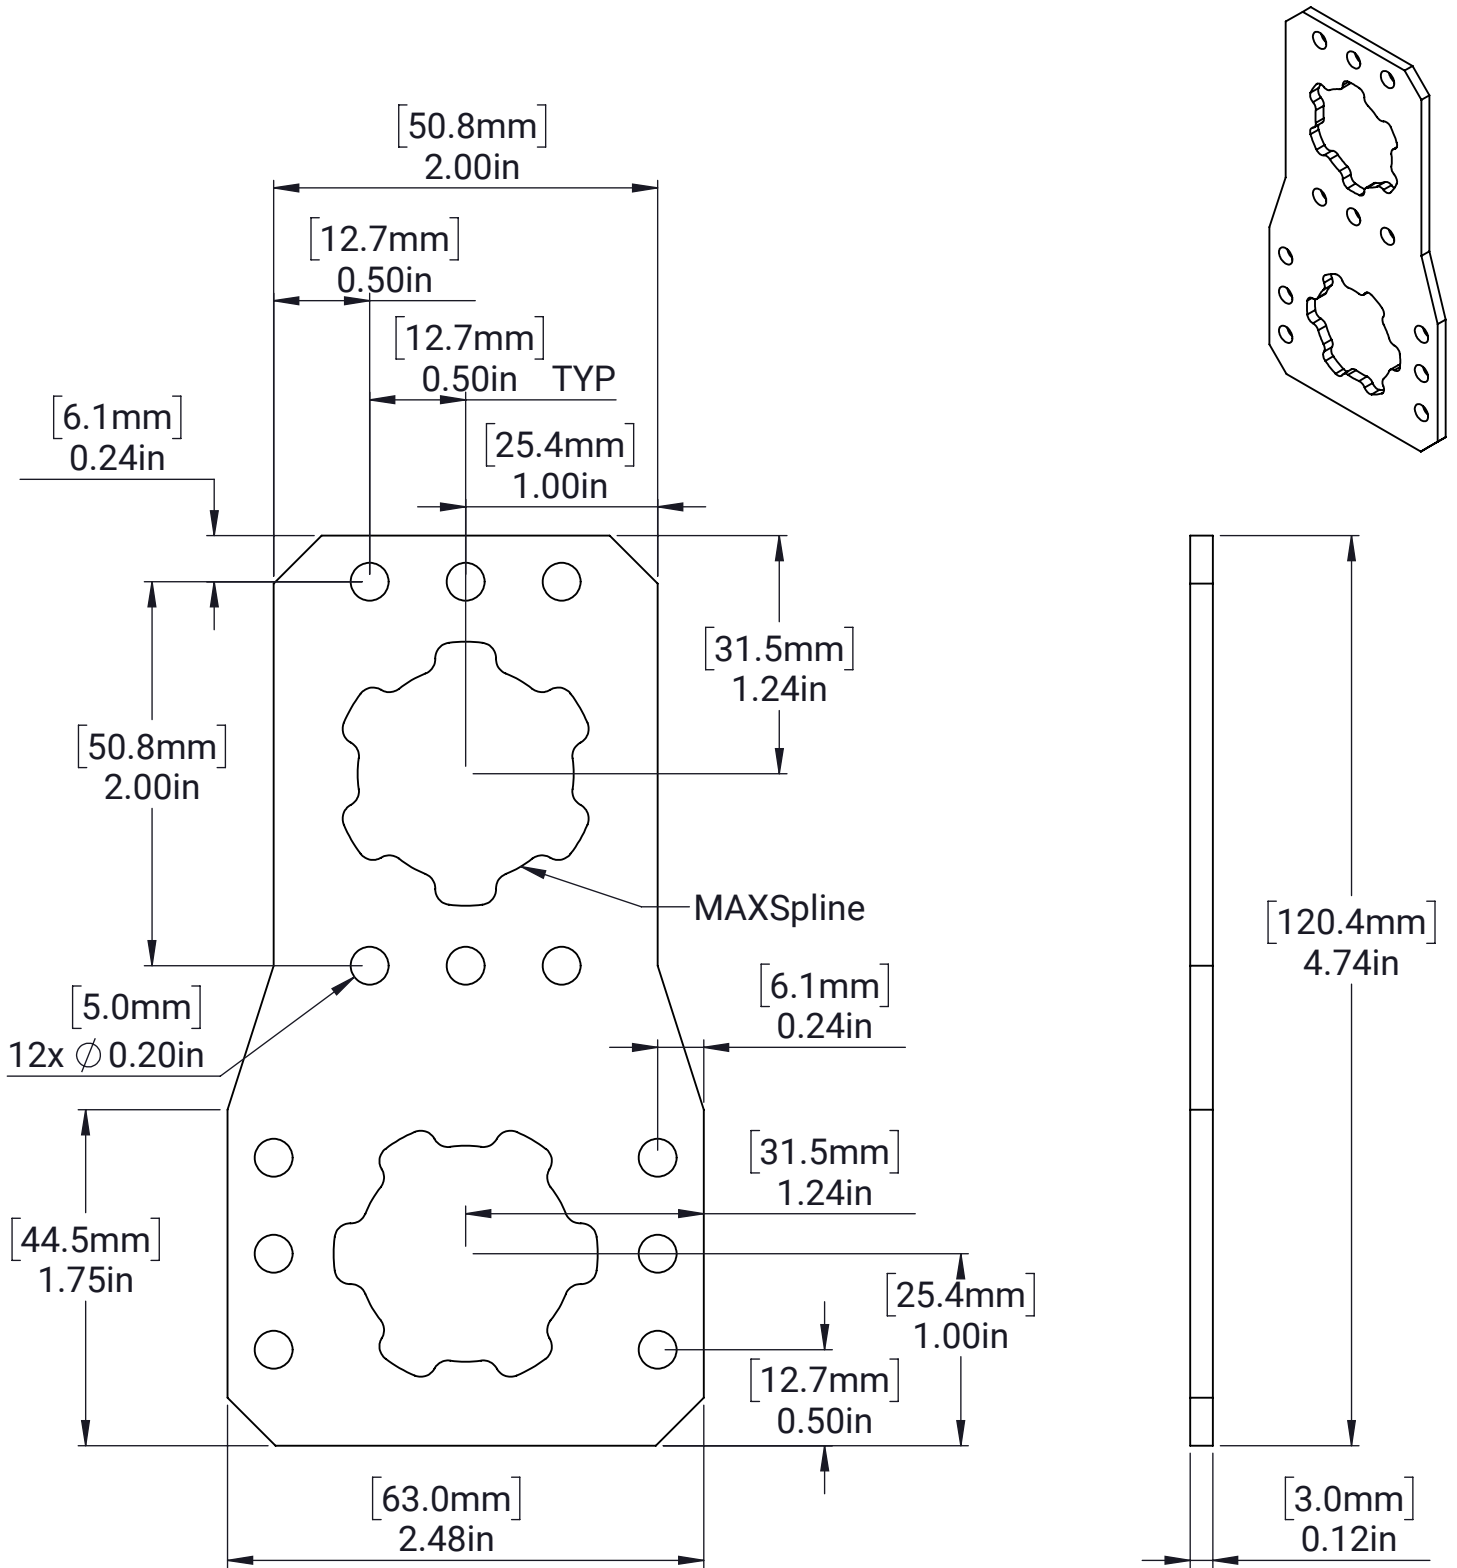

MAXSpline Bracket - MAX Pattern T

MATERIAL:

Aluminum 5052

FINISH:

N/A

DATE:

6/16/2022