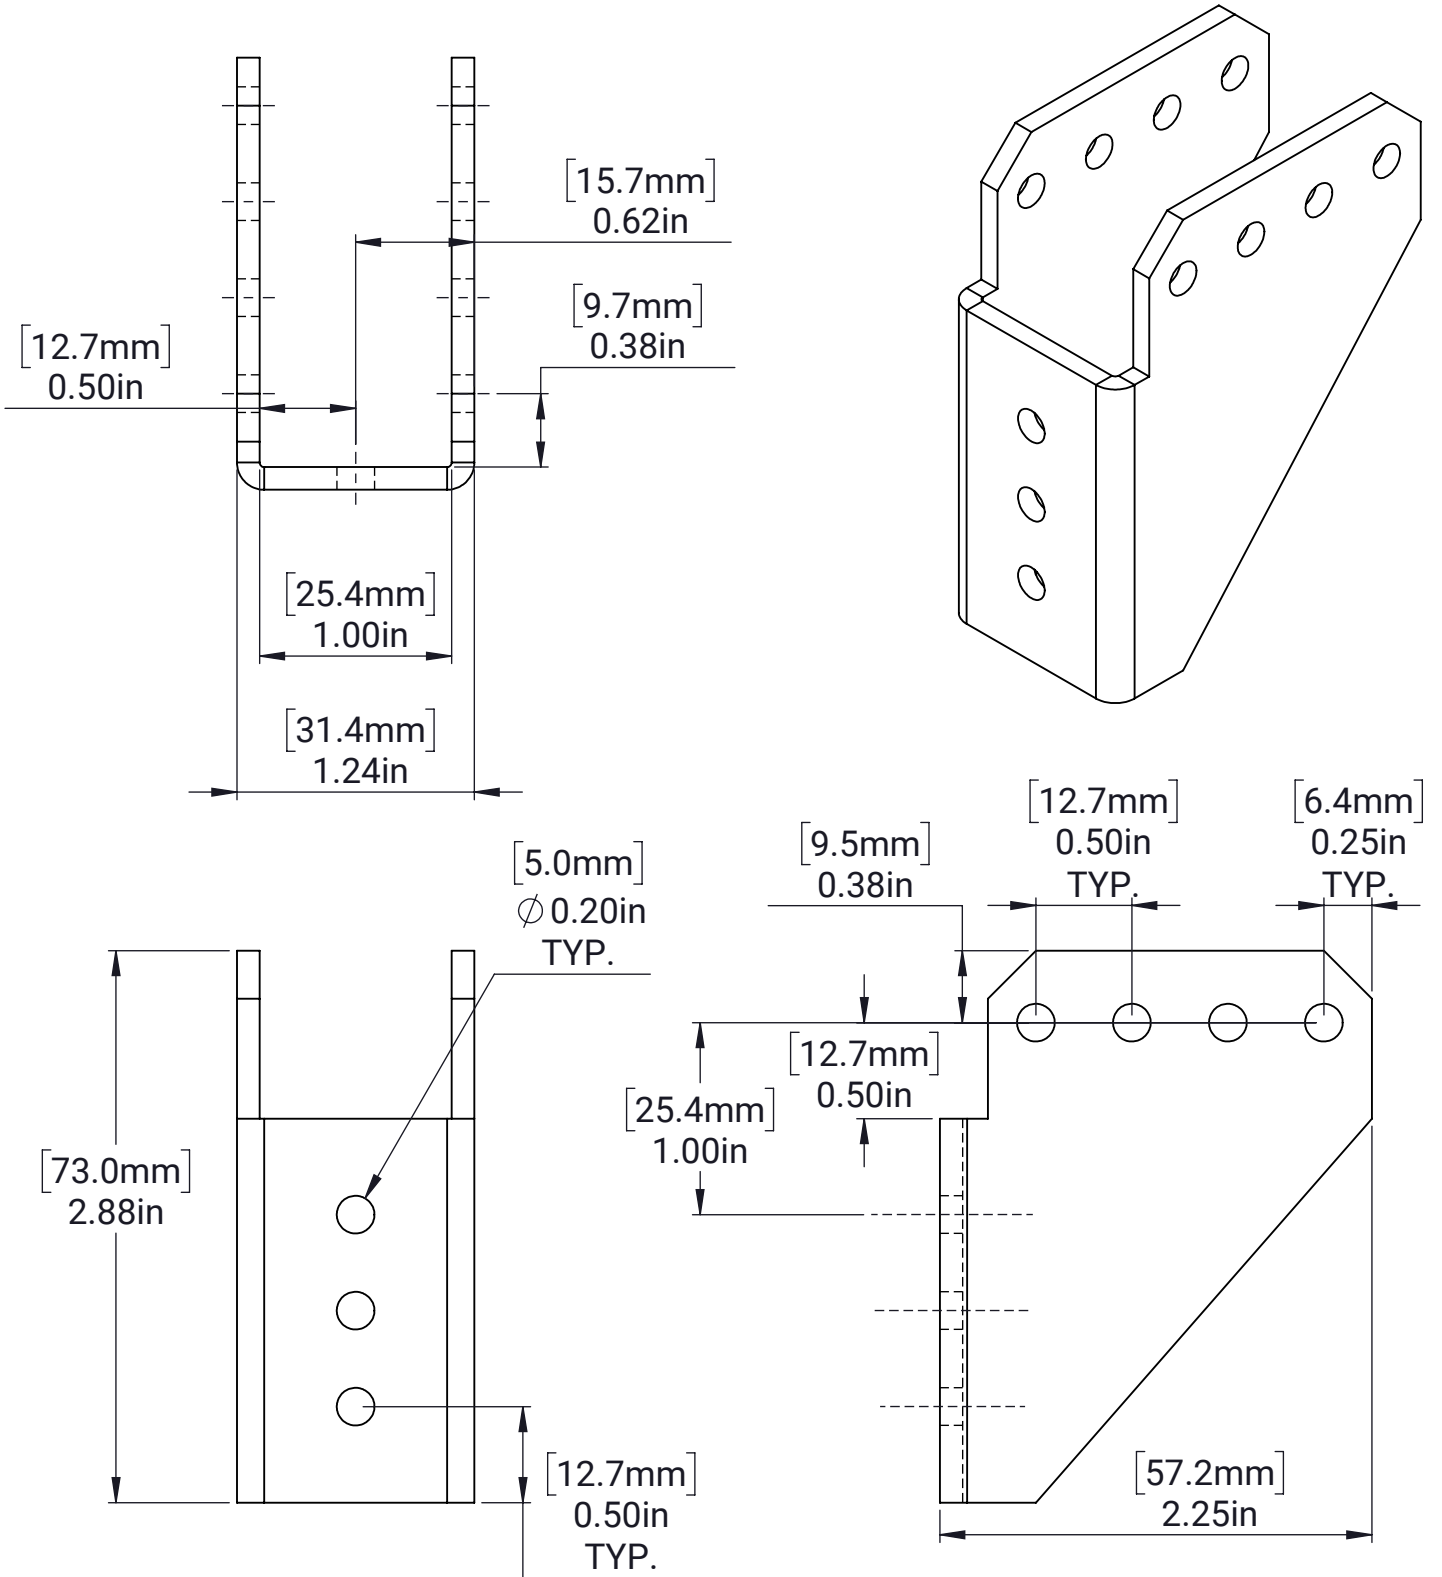

## Lap Joint Bracket - 1in

MATERIAL:

5052 Aluminum

FINISH:

Plain

DATE:

12/16/2024