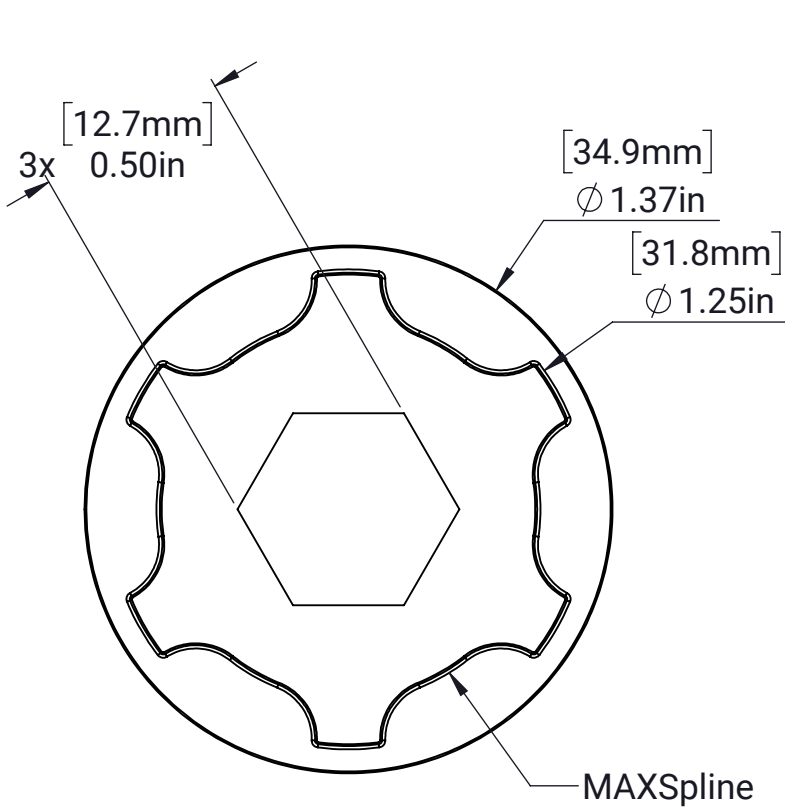

MAXSpline Shaft Endcap - 1/2in Hex

MATERIAL:

Glass-Filled Nylon

FINISH:

N/A

DATE:

6/16/2022