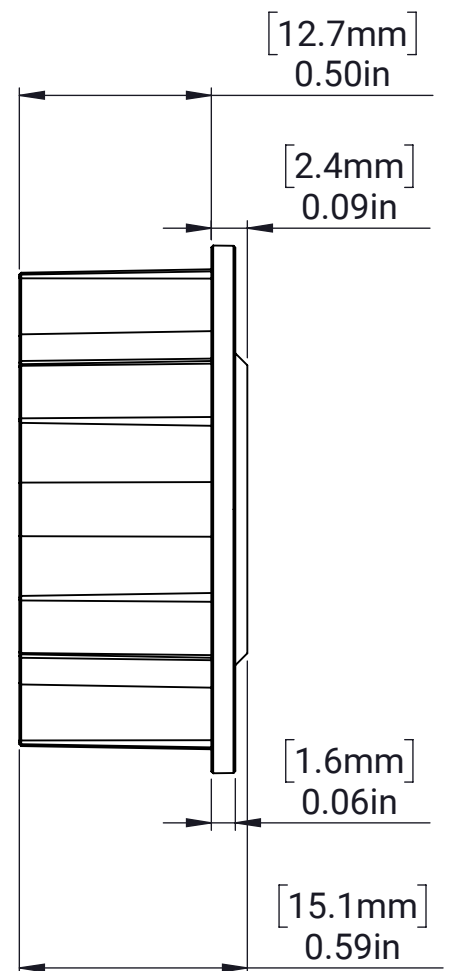

MAXSpline Shaft Endcap - 1/2in Hex

MATERIAL:

Glass-Filled Nylon

FINISH:

N/A

DATE:

6/16/2022