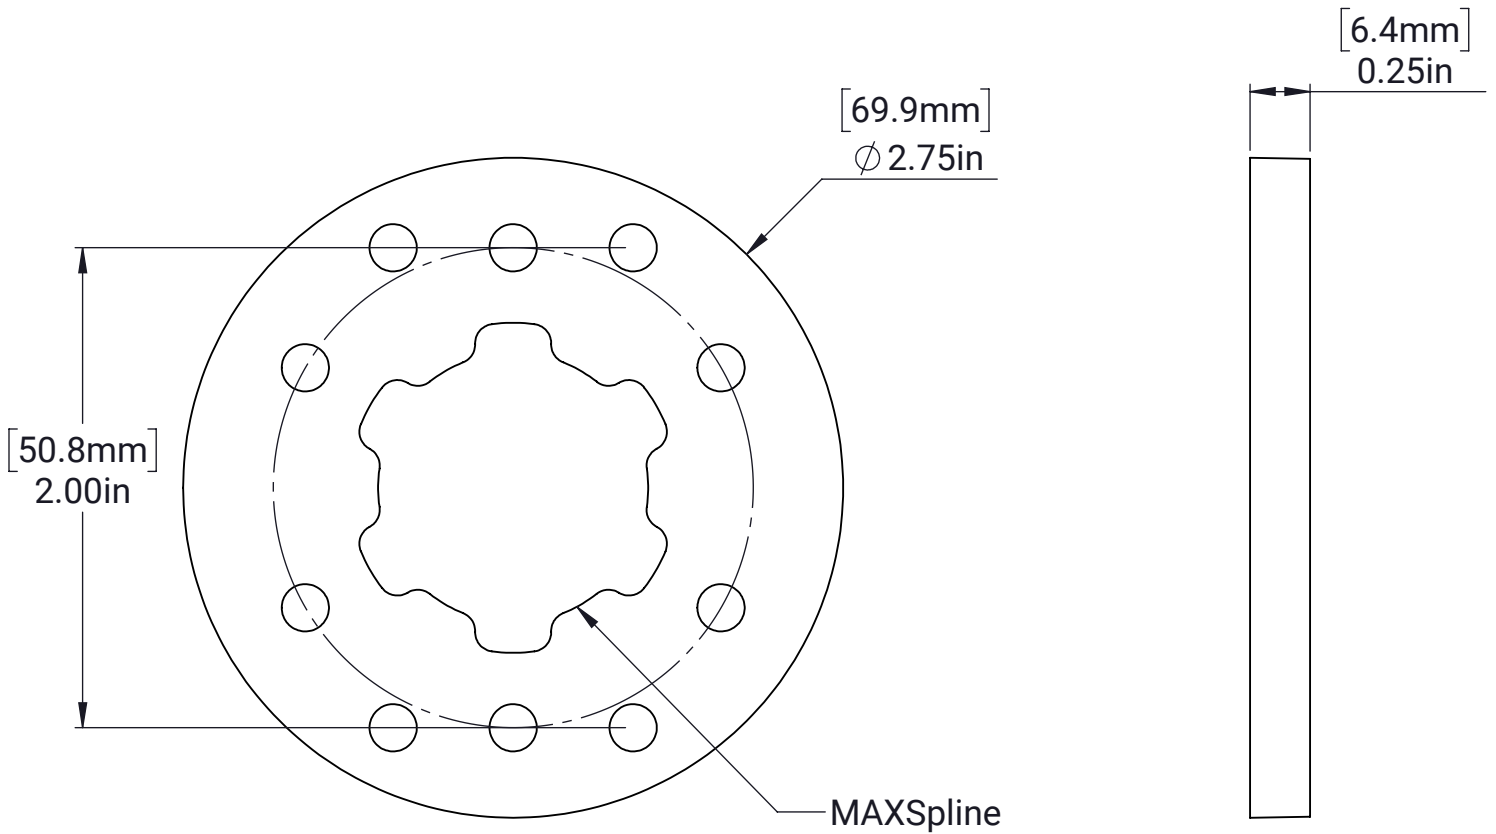

## MAXSpline Spacer with MAX Pattern - 1/4in

MATERIAL:

POM (Acetal/Delrin)

FINISH:

N/A

DATE:

6/16/2022