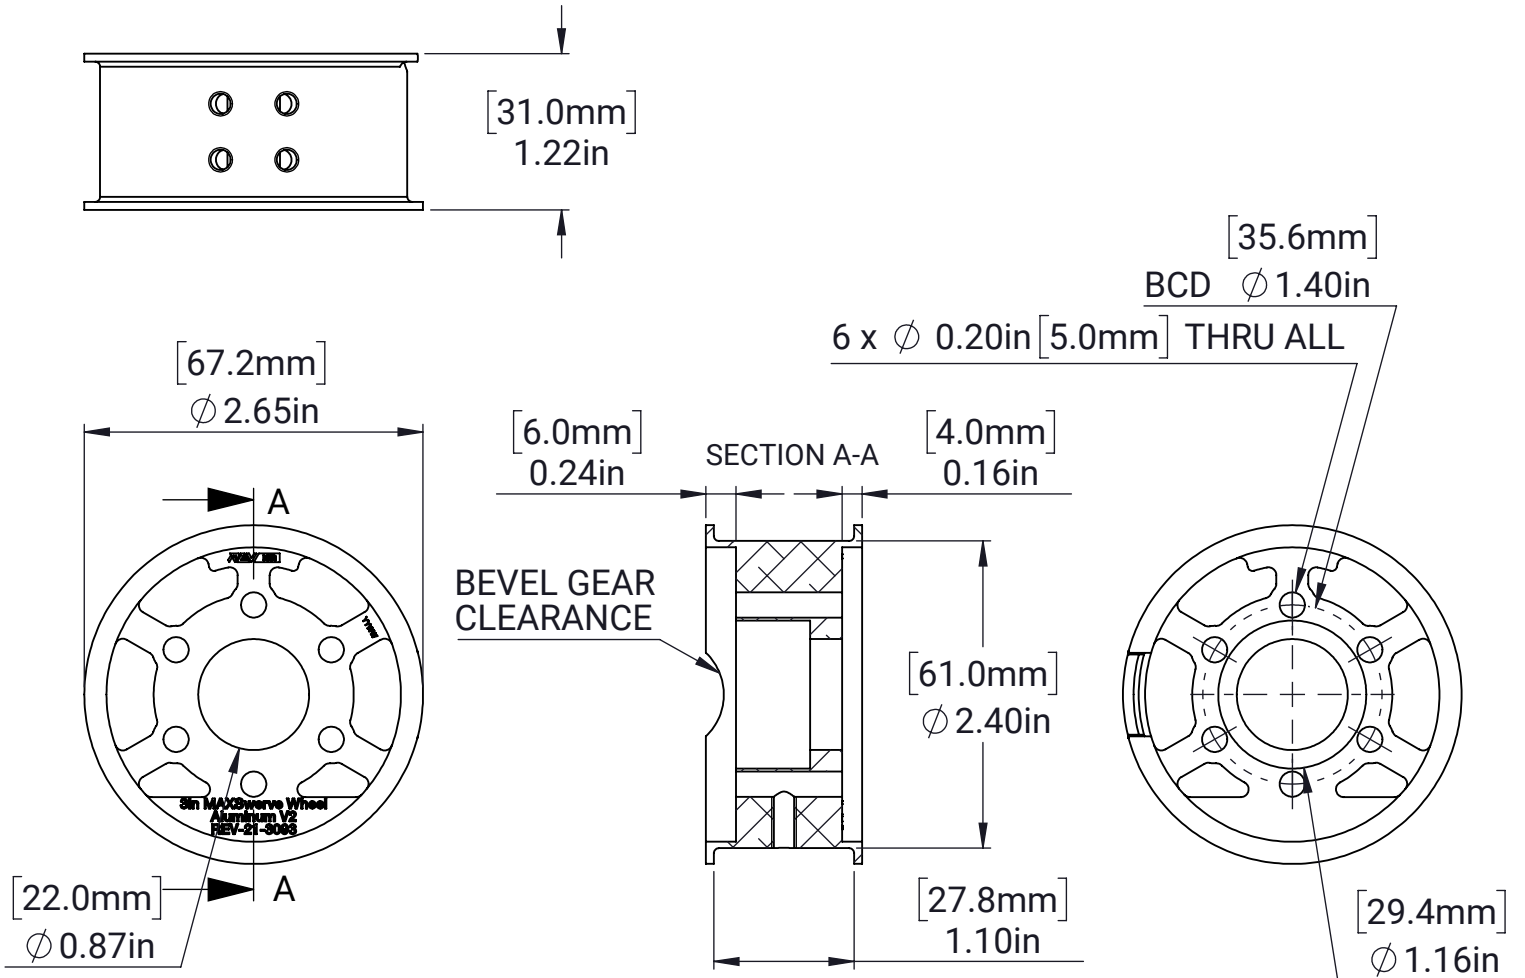

## 3in MAXSwerve Spiky Wheel - Aluminum Hub

MATERIAL:

ALUMINUM 6061

FINISH:

BLACK ANODIZED

DATE:

12/6/2024