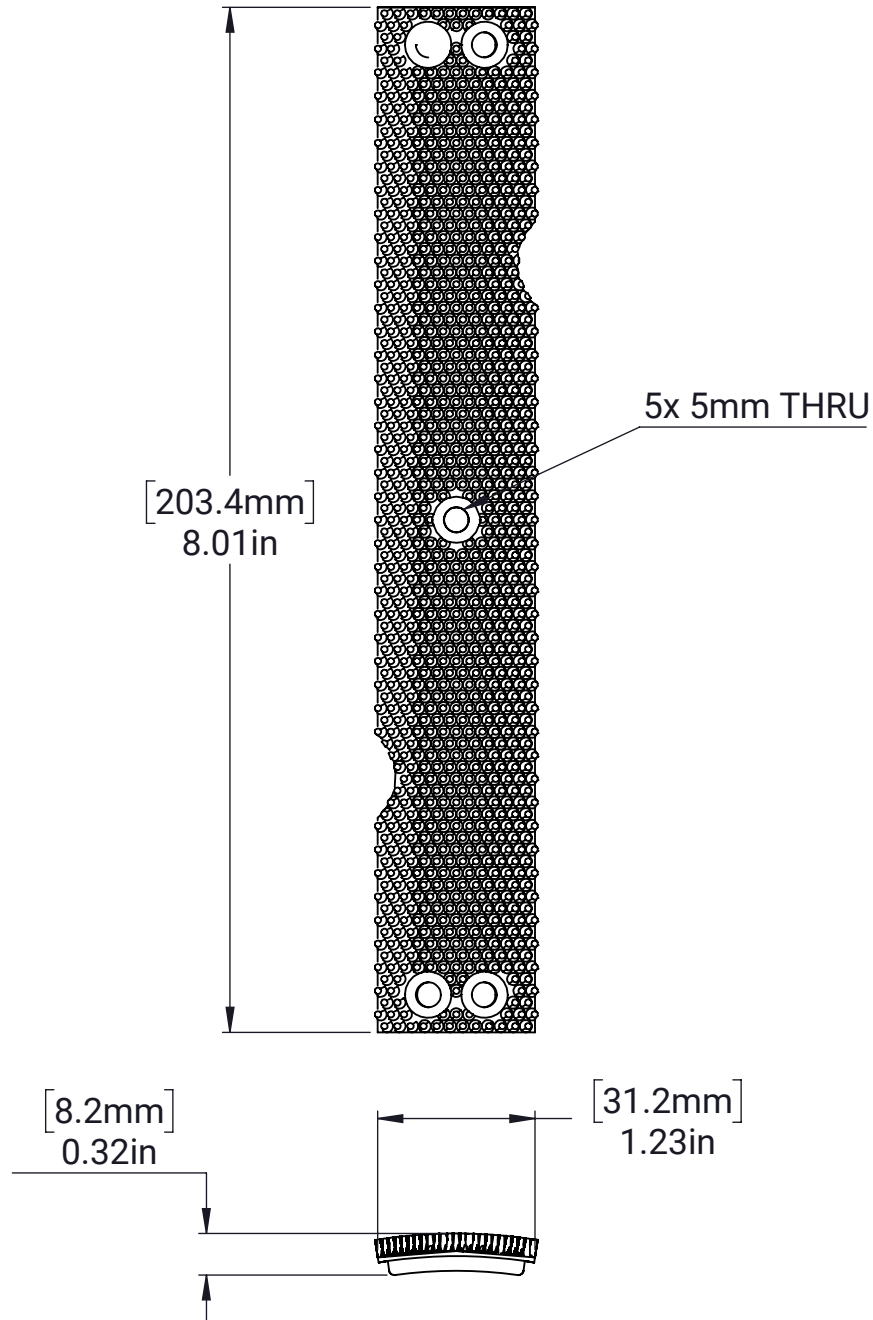

3in MAXSwerve Spiky Wheel - Tread

MATERIAL:

TPU 95A

FINISH:

N/A

DATE:

12/6/2024