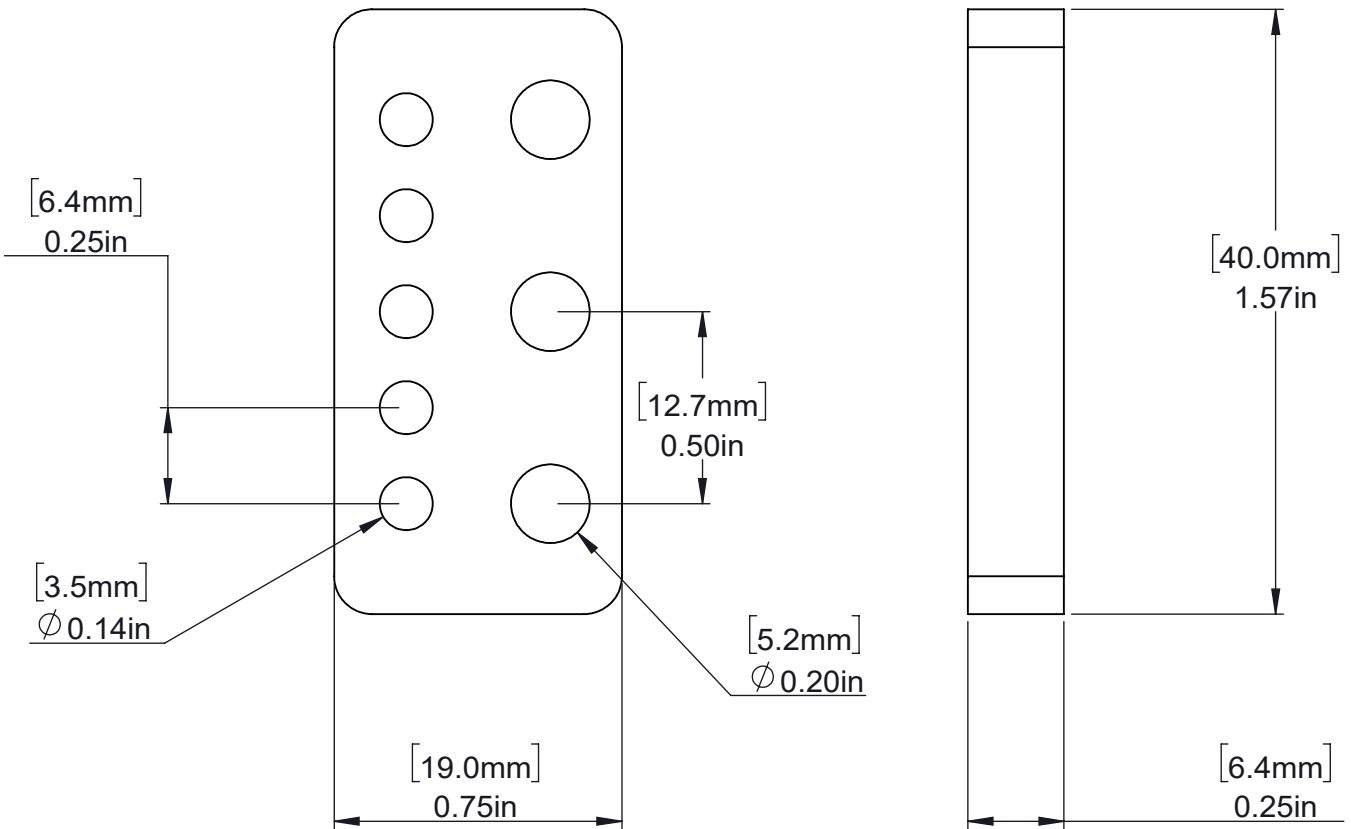

3535 Block

MATERIAL:

Aluminum 6061

FINISH:

As Machined

DATE:

12/27/2024