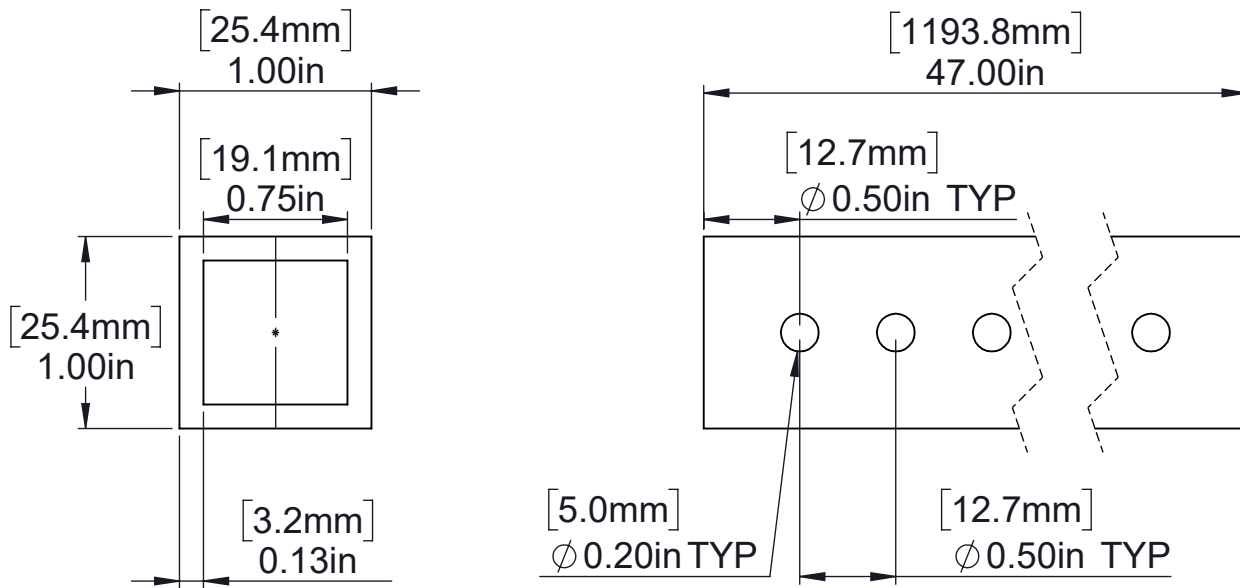

MAXTube - 1x1 - 1/8in Wall - Grid Pattern - 47in

MATERIAL:

Aluminum 6061

FINISH:

Clear Anodized

DATE:

9/16/2024