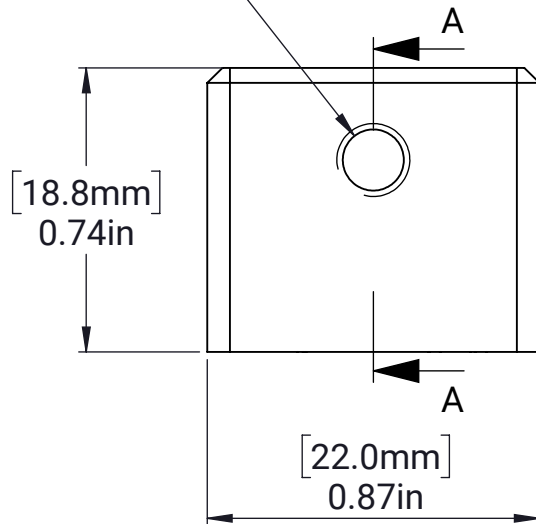

MAXTube Endcap - 1x1 - 1/16in Wall

5x 10-32 UNF THRU

SECTION A-A

MATERIAL:

AL 6061-T6

FINISH:

Black Anodized

DATE: