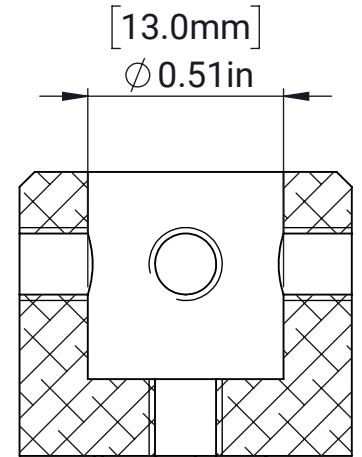

MAXTube Endcap - 1x1 - 1/16in Wall

5x 10-32 UNF THRU

SECTION A-A

MATERIAL:

AL 6061-T6

FINISH:

Black Anodized

DATE: