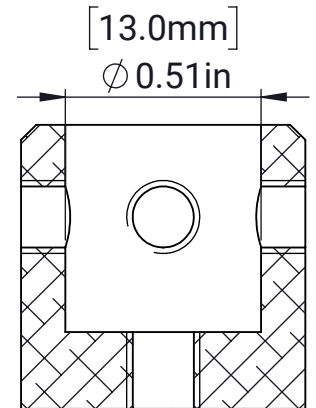

MAXTube - 1x1 - 1/8in Wall - Endcap

5x 10-32 UNF THRU

SECTION A-A

MATERIAL:

AL 6061-T6

FINISH:

Black Anodized

DATE: