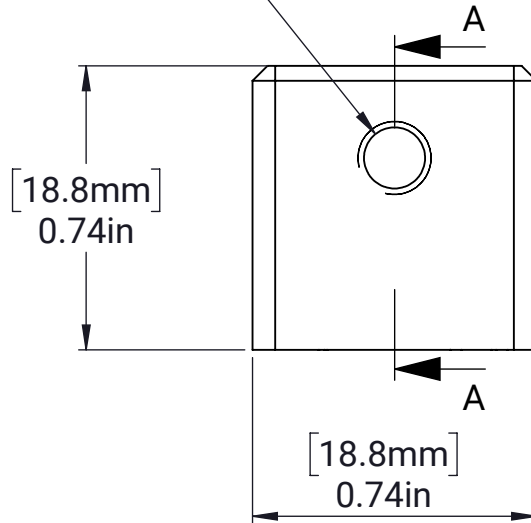

MAXTube - 1x1 - 1/8in Wall - Endcap

5x 10-32 UNF THRU

SECTION A-A

MATERIAL:

AL 6061-T6

FINISH:

Black Anodized

DATE: