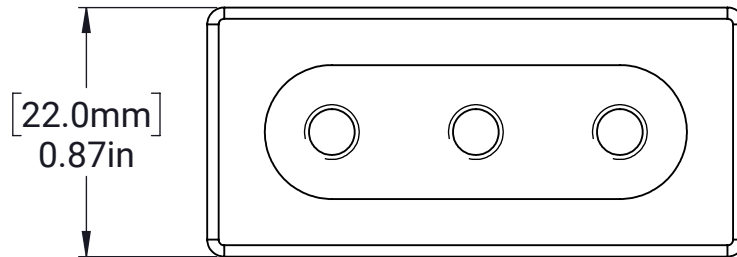

MAXTube Endcap - 2x1 - 1/16in Wall

SECTION A-A
SCALE 1.5 : 1

MATERIAL:

AL 6061-T6

FINISH:

Black Anodized

DATE:

12/18/2024