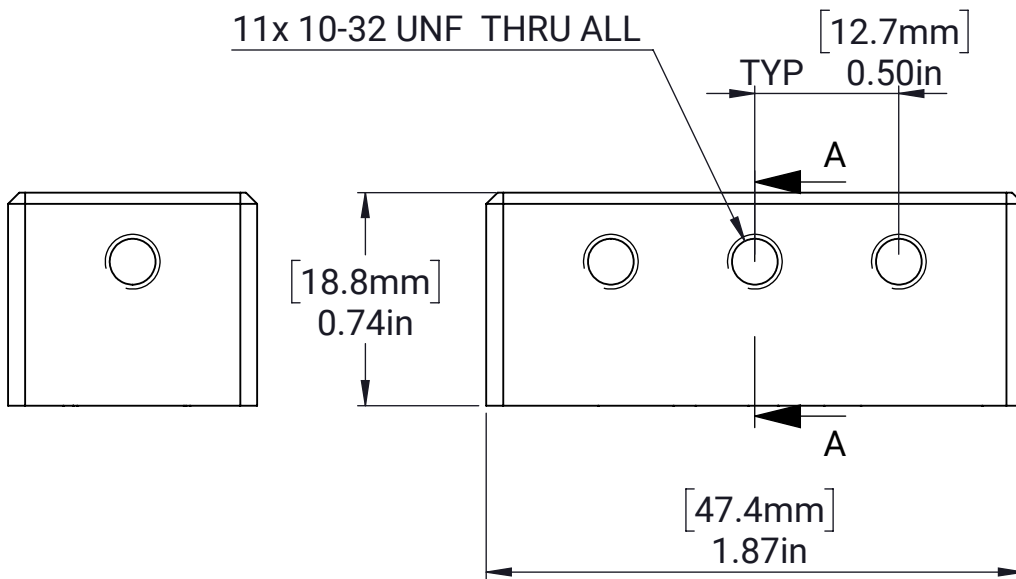

MAXTube Endcap - 2x1 - 1/16in Wall

SECTION A-A
SCALE 1.5 : 1

MATERIAL:

AL 6061-T6

FINISH:

Black Anodized

DATE:

12/18/2024