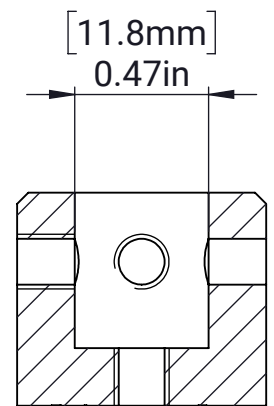

MAXTube Endcap - 2x1 - 1/16in Wall

SECTION A-A
SCALE 1.5 : 1

MATERIAL:

AL 6061-T6

FINISH:

Black Anodized

DATE:

12/18/2024