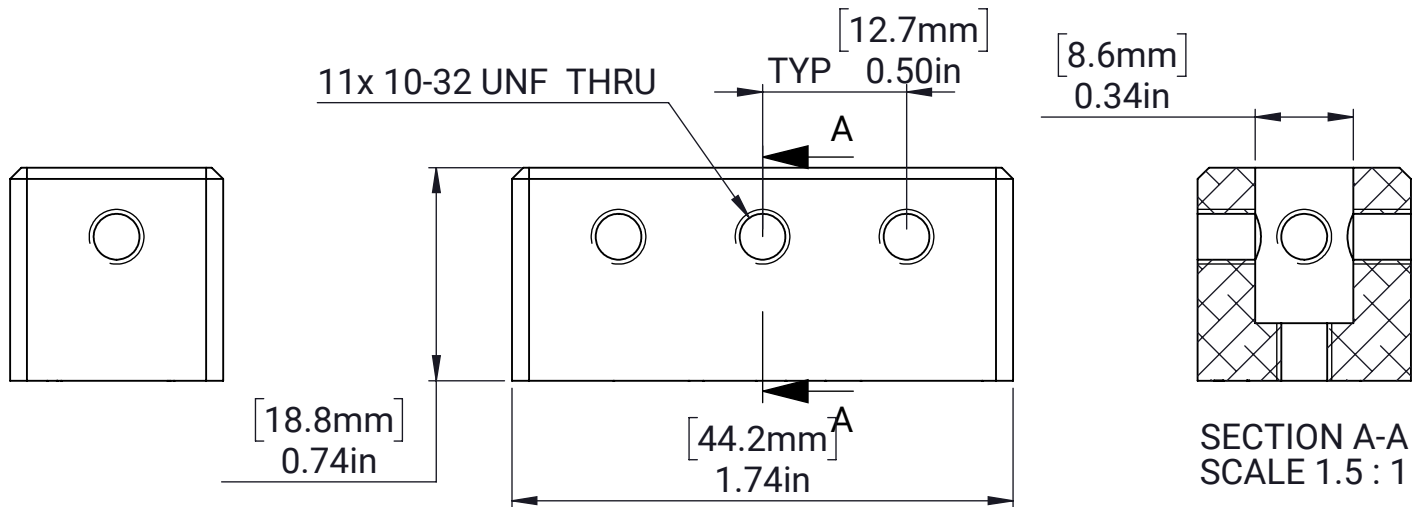

MAXTube Endcap - 2x1 - 1/8in Wall

MATERIAL:

AL 6061-T6

FINISH:

Black Anodized

DATE:

12/9/2024