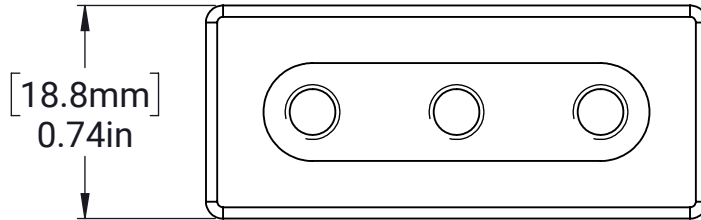

MAXTube Endcap - 2x1 - 1/8in Wall

MATERIAL:

AL 6061-T6

FINISH:

Black Anodized

DATE:

12/9/2024