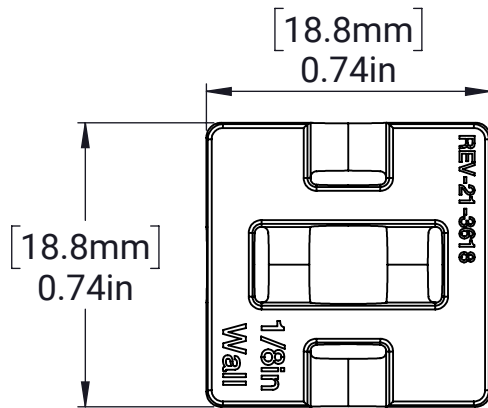

### MAXTube Internal Support - 1x1 - 1/8in Wall

MATERIAL:

Glass-filled Nylon

FINISH:

Grey

DATE:

1/8/2025