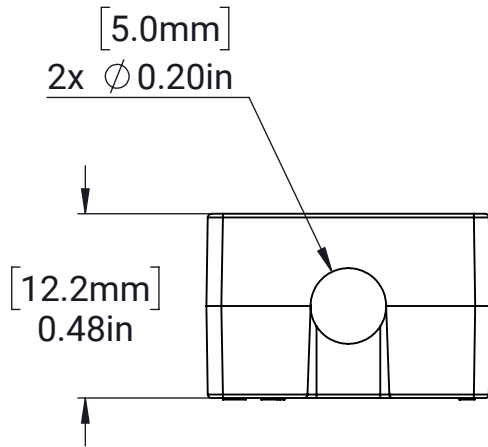

### MAXTube Internal Support - 1x1 - 1/8in Wall

MATERIAL:

Glass-filled Nylon

FINISH:

Grey

DATE:

1/8/2025