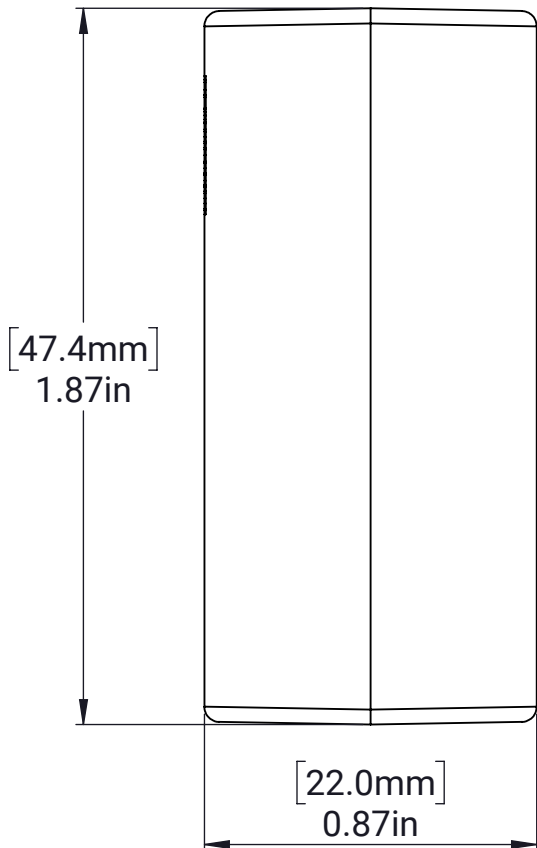

MAXTube Internal Support - 2x1 - 1/16in Wall

MATERIAL:

Glass-filled Nylon

FINISH:

Black

DATE:

12/12/2024