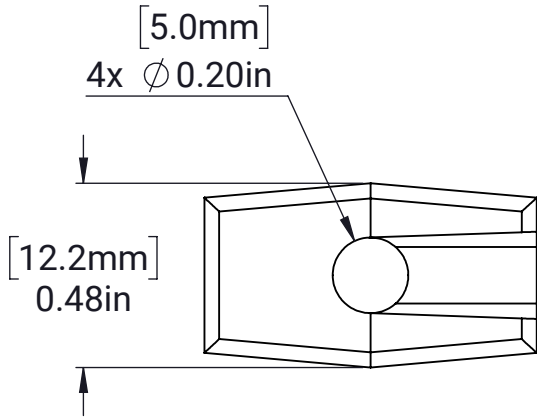

MAXTube Internal Support - 2x1 - 1/16in Wall

MATERIAL:

Glass-filled Nylon

FINISH:

Black

DATE:

12/12/2024