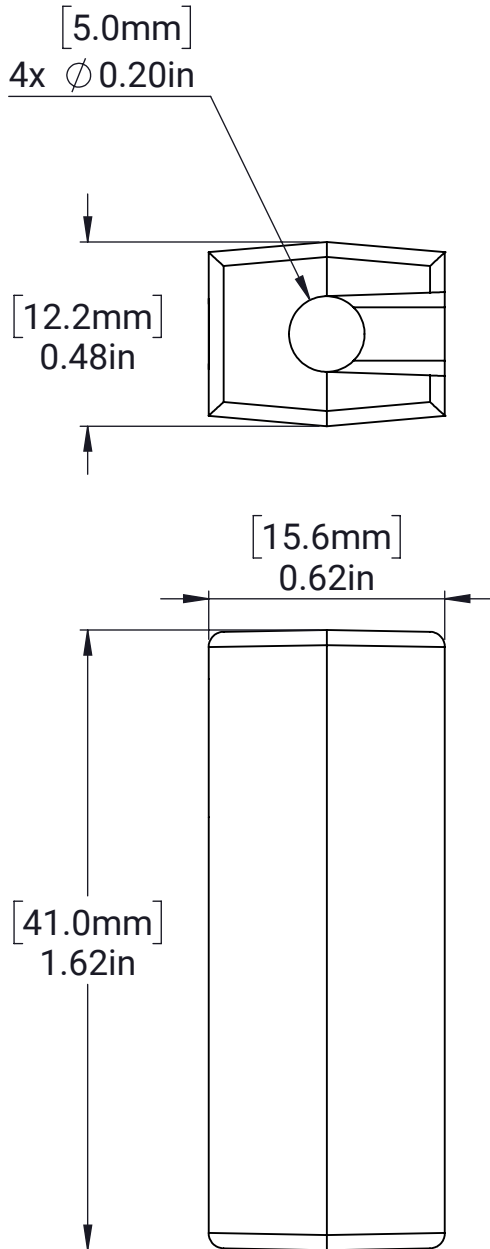

## MAXTube Internal Support - 2x1 - 3/16in Wall

MATERIAL:

Glass-filled Nylon

FINISH:

Light Grey

DATE:

12/12/2024