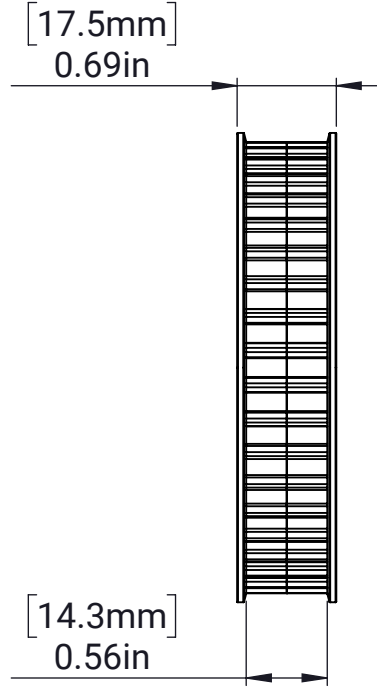

## RT25 Plastic Pulley Kit - MAXSpline - 40 Tooth

OUTSIDE DIAMETER

[82.8mm]

Ø 3.26in

PITCH DIAMETER

[80.85mm]

Ø 3.183in

[30.2mm]

1.19in

MAXSpline

[50.8mm]  
2.00in

[27.0mm]

1.06in

BOLT CIRCLE

[50.8mm]

Ø 2.00in

[5.0mm]

10x Ø 0.20in

[25.4mm]  
1.00in

MATERIAL:

Glass-Filled Nylon

FINISH:

Black

DATE: