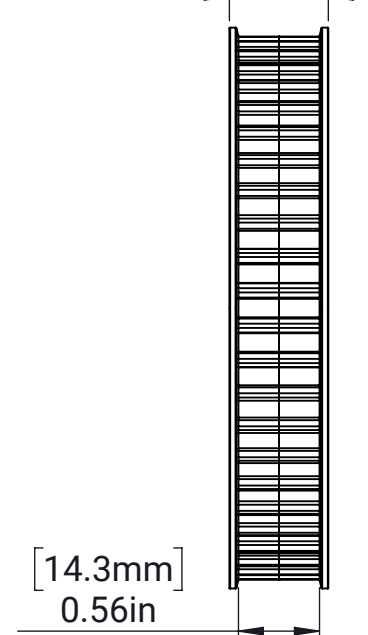

RT25 Plastic Pulley Kit - MAXSpline - 48 Tooth

[17.5mm]
0.69in

[14.3mm]
0.56in

[30.2mm]
1.19in

[27.0mm]
1.06in

OUTSIDE DIAMETER

[99.0mm]
Ø 3.90in

PITCH DIAMETER

[97.02mm]
Ø 3.820in

[5.0mm]
16x Ø 0.20in

BOLT CIRCLE

[50.8mm]
Ø 2.00in

[50.8mm]
2.00in

BOLT CIRCLE

[76.2mm]
Ø 3.00in

[25.4mm]
1.00in

MAXSpline

MATERIAL:

Glass-Filled Nylon

FINISH:

Black

DATE:

12/19/2022