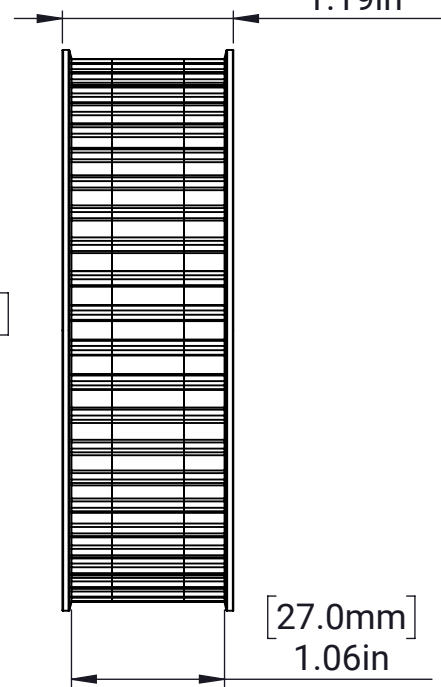

RT25 Plastic Pulley Kit - MAXSpline - 48 Tooth

[17.5mm]
0.69in

[14.3mm]
0.56in

[30.2mm]
1.19in

[27.0mm]
1.06in

OUTSIDE DIAMETER

[99.0mm]
Ø 3.90in

PITCH DIAMETER

[97.02mm]
Ø 3.820in

[5.0mm]
16x Ø 0.20in

BOLT CIRCLE

[50.8mm]
Ø 2.00in

[50.8mm]
2.00in

BOLT CIRCLE

[76.2mm]
Ø 3.00in

[25.4mm]
1.00in

MAXSpline

MATERIAL:

Glass-Filled Nylon

FINISH:

Black

DATE:

12/19/2022