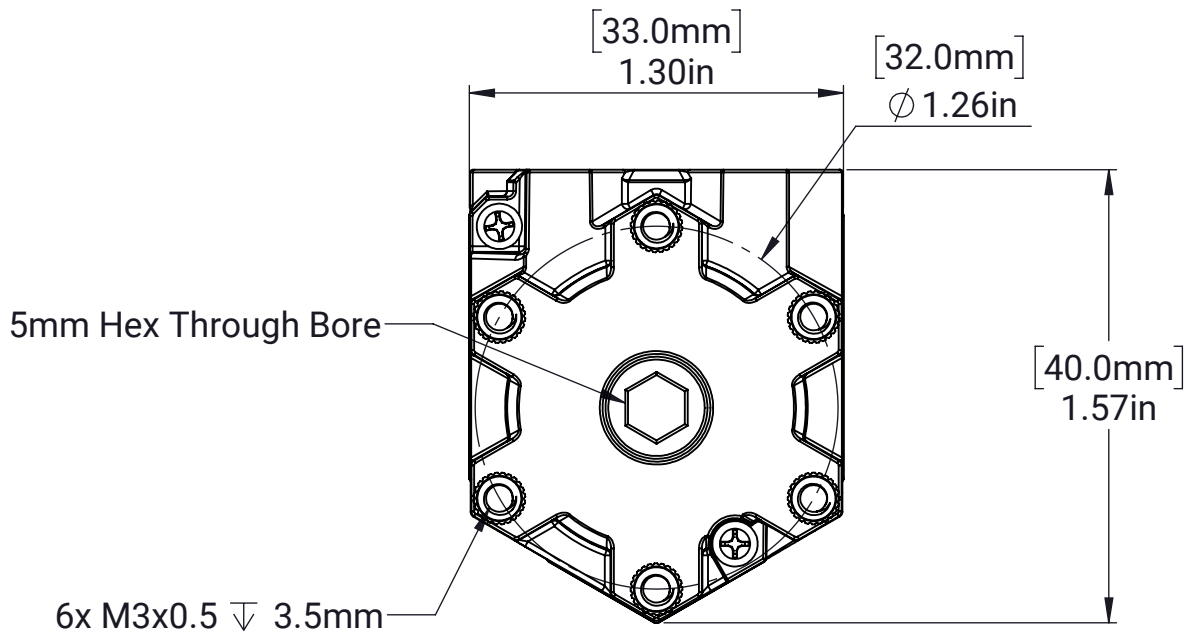

Ultra 90 Degree Gearbox

MATERIAL:

N/A

FINISH:

N/A

DATE:

11/11/2022