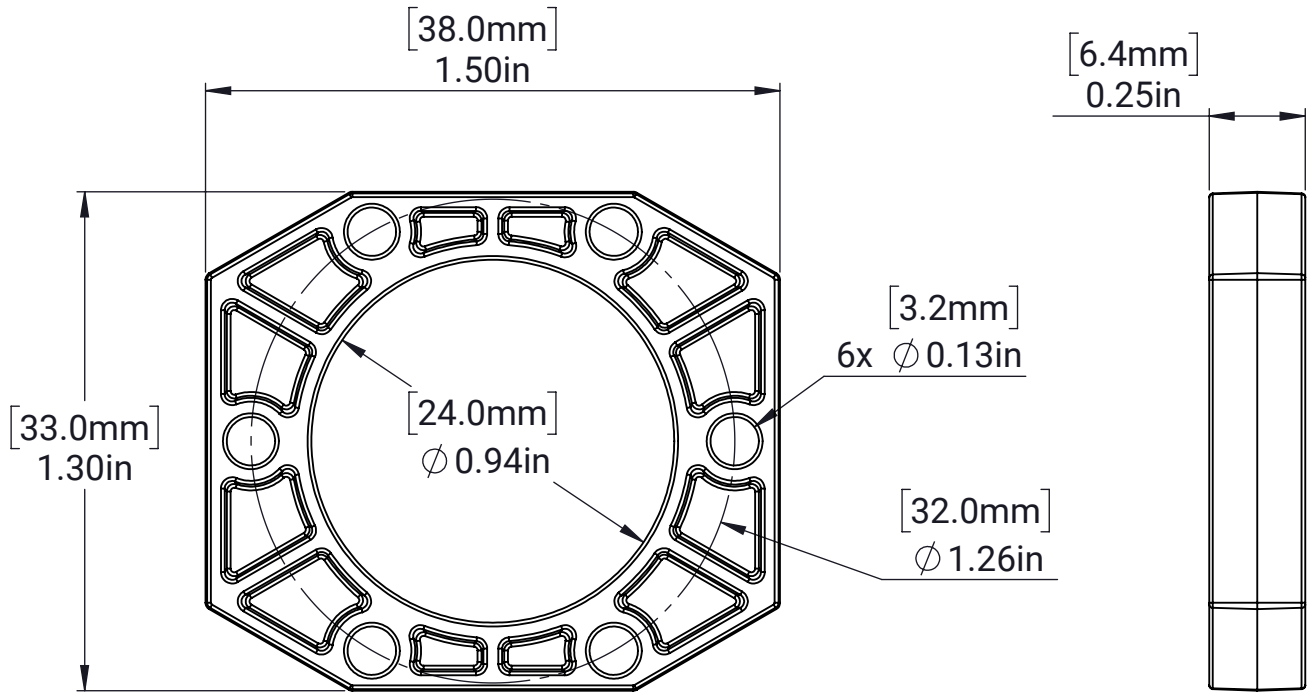

Ultra 90 Degree Gearbox

MATERIAL:

N/A

FINISH:

N/A

DATE:

11/11/2022