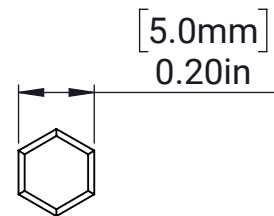

Ultra 90 Degree Gearbox

MATERIAL:

N/A

FINISH:

N/A

DATE:

11/11/2022