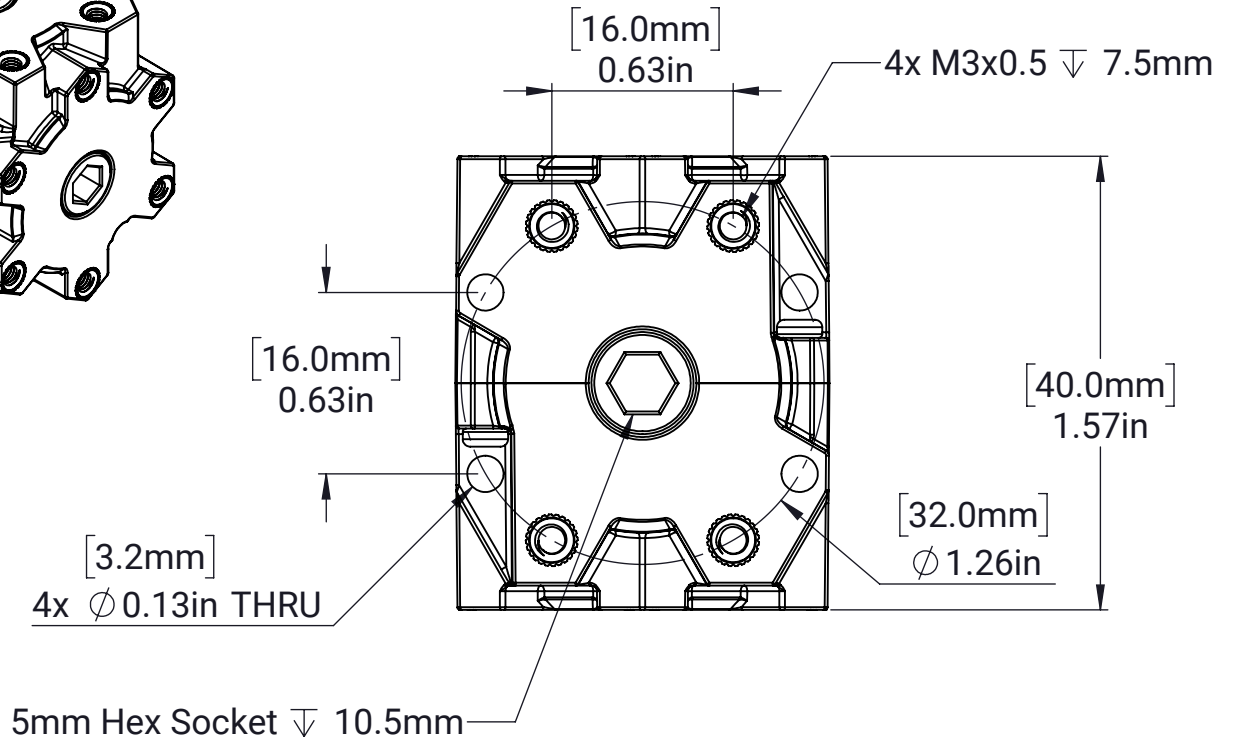

Ultra 90 Degree Gearbox

MATERIAL:

N/A

FINISH:

N/A

DATE:

11/11/2022