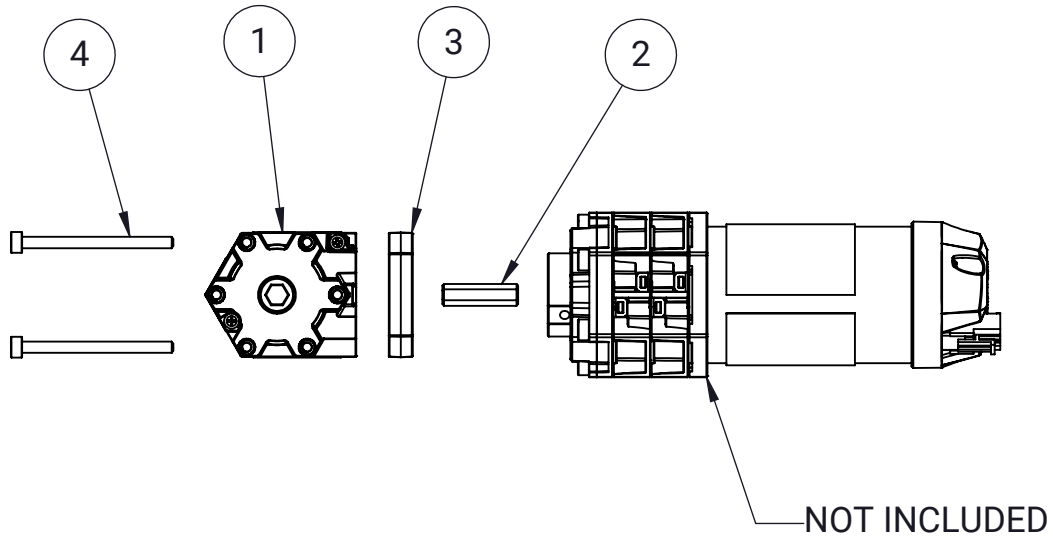

## Ultra 90 Degree Gearbox

ITEM NO.	PART NUMBER	DESCRIPTION	QTY.
1	REV-41-2080	Ultra 90 Degree Gearbox	1
2	REV-41-2081	5mm Hex Shaft 20mm Length	2
3	REV-41-2082	UltraPlanetary Face Mount Spacer	1
4	SHCS M3x40mm	SHCS M3x40mm, Stainless Steel	4