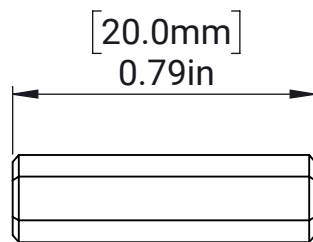

Ultra 90 Degree Gearbox

MATERIAL:

N/A

FINISH:

N/A

DATE:

11/11/2022