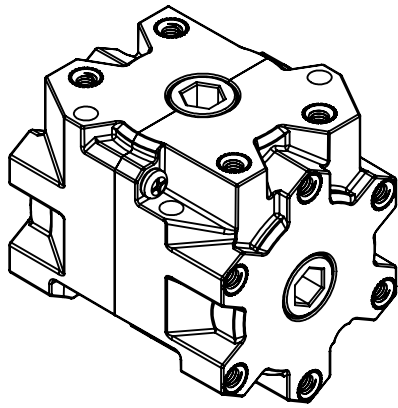

Ultra 90 Degree Gearbox

MATERIAL:

N/A

FINISH:

N/A

DATE:

11/11/2022