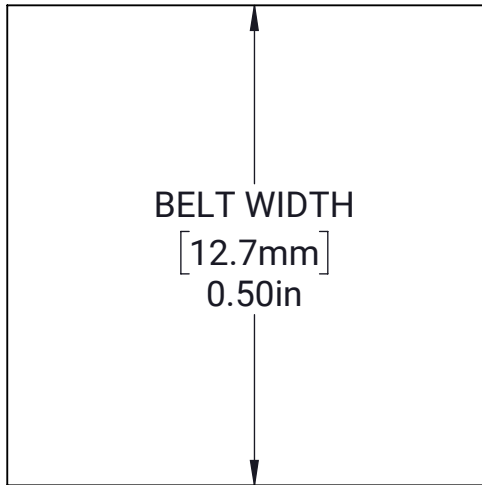

RT25 Belts

PART NUMBER	TEETH	PITCH LENGTH
REV-21-4032	32	8.00in [203.2mm]
REV-21-4040	40	10.00in [254.0mm]
REV-21-4048	48	12.00in [304.8mm]
REV-21-4056	56	14.00in [355.6mm]
REV-21-4064	64	16.00in [406.4mm]
REV-21-4072	72	18.00in [457.2mm]
REV-21-4080	80	20.00in [508.0mm]
REV-21-4088	88	22.00in [558.8mm]
REV-21-4096	96	24.00in [609.6mm]
REV-21-4104	104	26.00in [660.4mm]
REV-21-4112	112	28.00in [711.2mm]
REV-21-4120	120	30.00in [762.0mm]
REV-21-4128	128	32.00in [812.8mm]
REV-21-4136	136	34.00in [863.6mm]
REV-21-4144	144	36.00in [914.4mm]
REV-21-4152	152	38.00in [965.2mm]
REV-21-4160	160	40.00in [1016.0mm]
REV-21-4168	168	42.00in [1066.8mm]
REV-21-4176	176	44.00in [1117.6mm]
REV-21-4184	184	46.00in [1168.4mm]
REV-21-4192	192	48.00in [1219.2mm]
REV-21-4200	200	50.00in [1270.0mm]
REV-21-4208	208	52.00in [1320.8mm]
REV-21-4216	216	54.00in [1371.6mm]