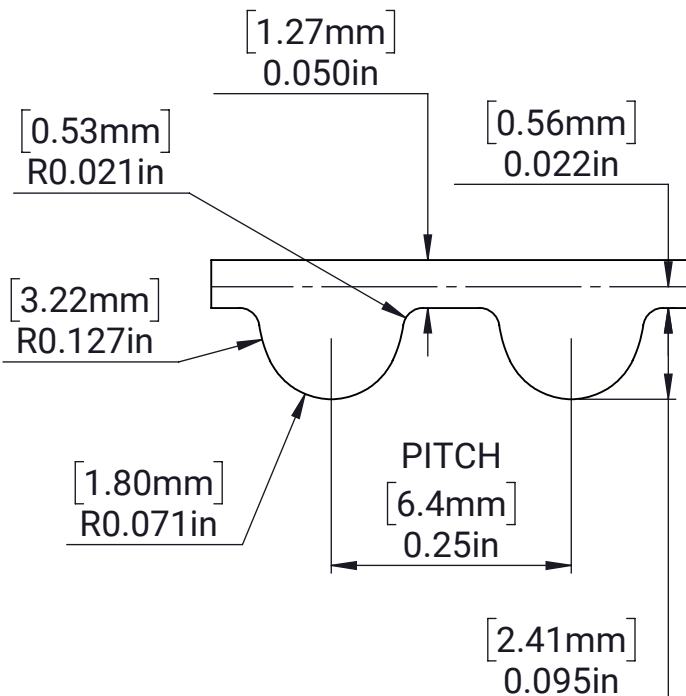

RT25 Belts

PART NUMBER	TEETH	PITCH LENGTH
REV-21-4032	32	8.00in [203.2mm]
REV-21-4040	40	10.00in [254.0mm]
REV-21-4048	48	12.00in [304.8mm]
REV-21-4056	56	14.00in [355.6mm]
REV-21-4064	64	16.00in [406.4mm]
REV-21-4072	72	18.00in [457.2mm]
REV-21-4080	80	20.00in [508.0mm]
REV-21-4088	88	22.00in [558.8mm]
REV-21-4096	96	24.00in [609.6mm]
REV-21-4104	104	26.00in [660.4mm]
REV-21-4112	112	28.00in [711.2mm]
REV-21-4120	120	30.00in [762.0mm]
REV-21-4128	128	32.00in [812.8mm]
REV-21-4136	136	34.00in [863.6mm]
REV-21-4144	144	36.00in [914.4mm]
REV-21-4152	152	38.00in [965.2mm]
REV-21-4160	160	40.00in [1016.0mm]
REV-21-4168	168	42.00in [1066.8mm]
REV-21-4176	176	44.00in [1117.6mm]
REV-21-4184	184	46.00in [1168.4mm]
REV-21-4192	192	48.00in [1219.2mm]
REV-21-4200	200	50.00in [1270.0mm]
REV-21-4208	208	52.00in [1320.8mm]
REV-21-4216	216	54.00in [1371.6mm]

MATERIAL:

Neoprene & Fiberglass

FINISH:

N/A

DATE:

12/19/2022